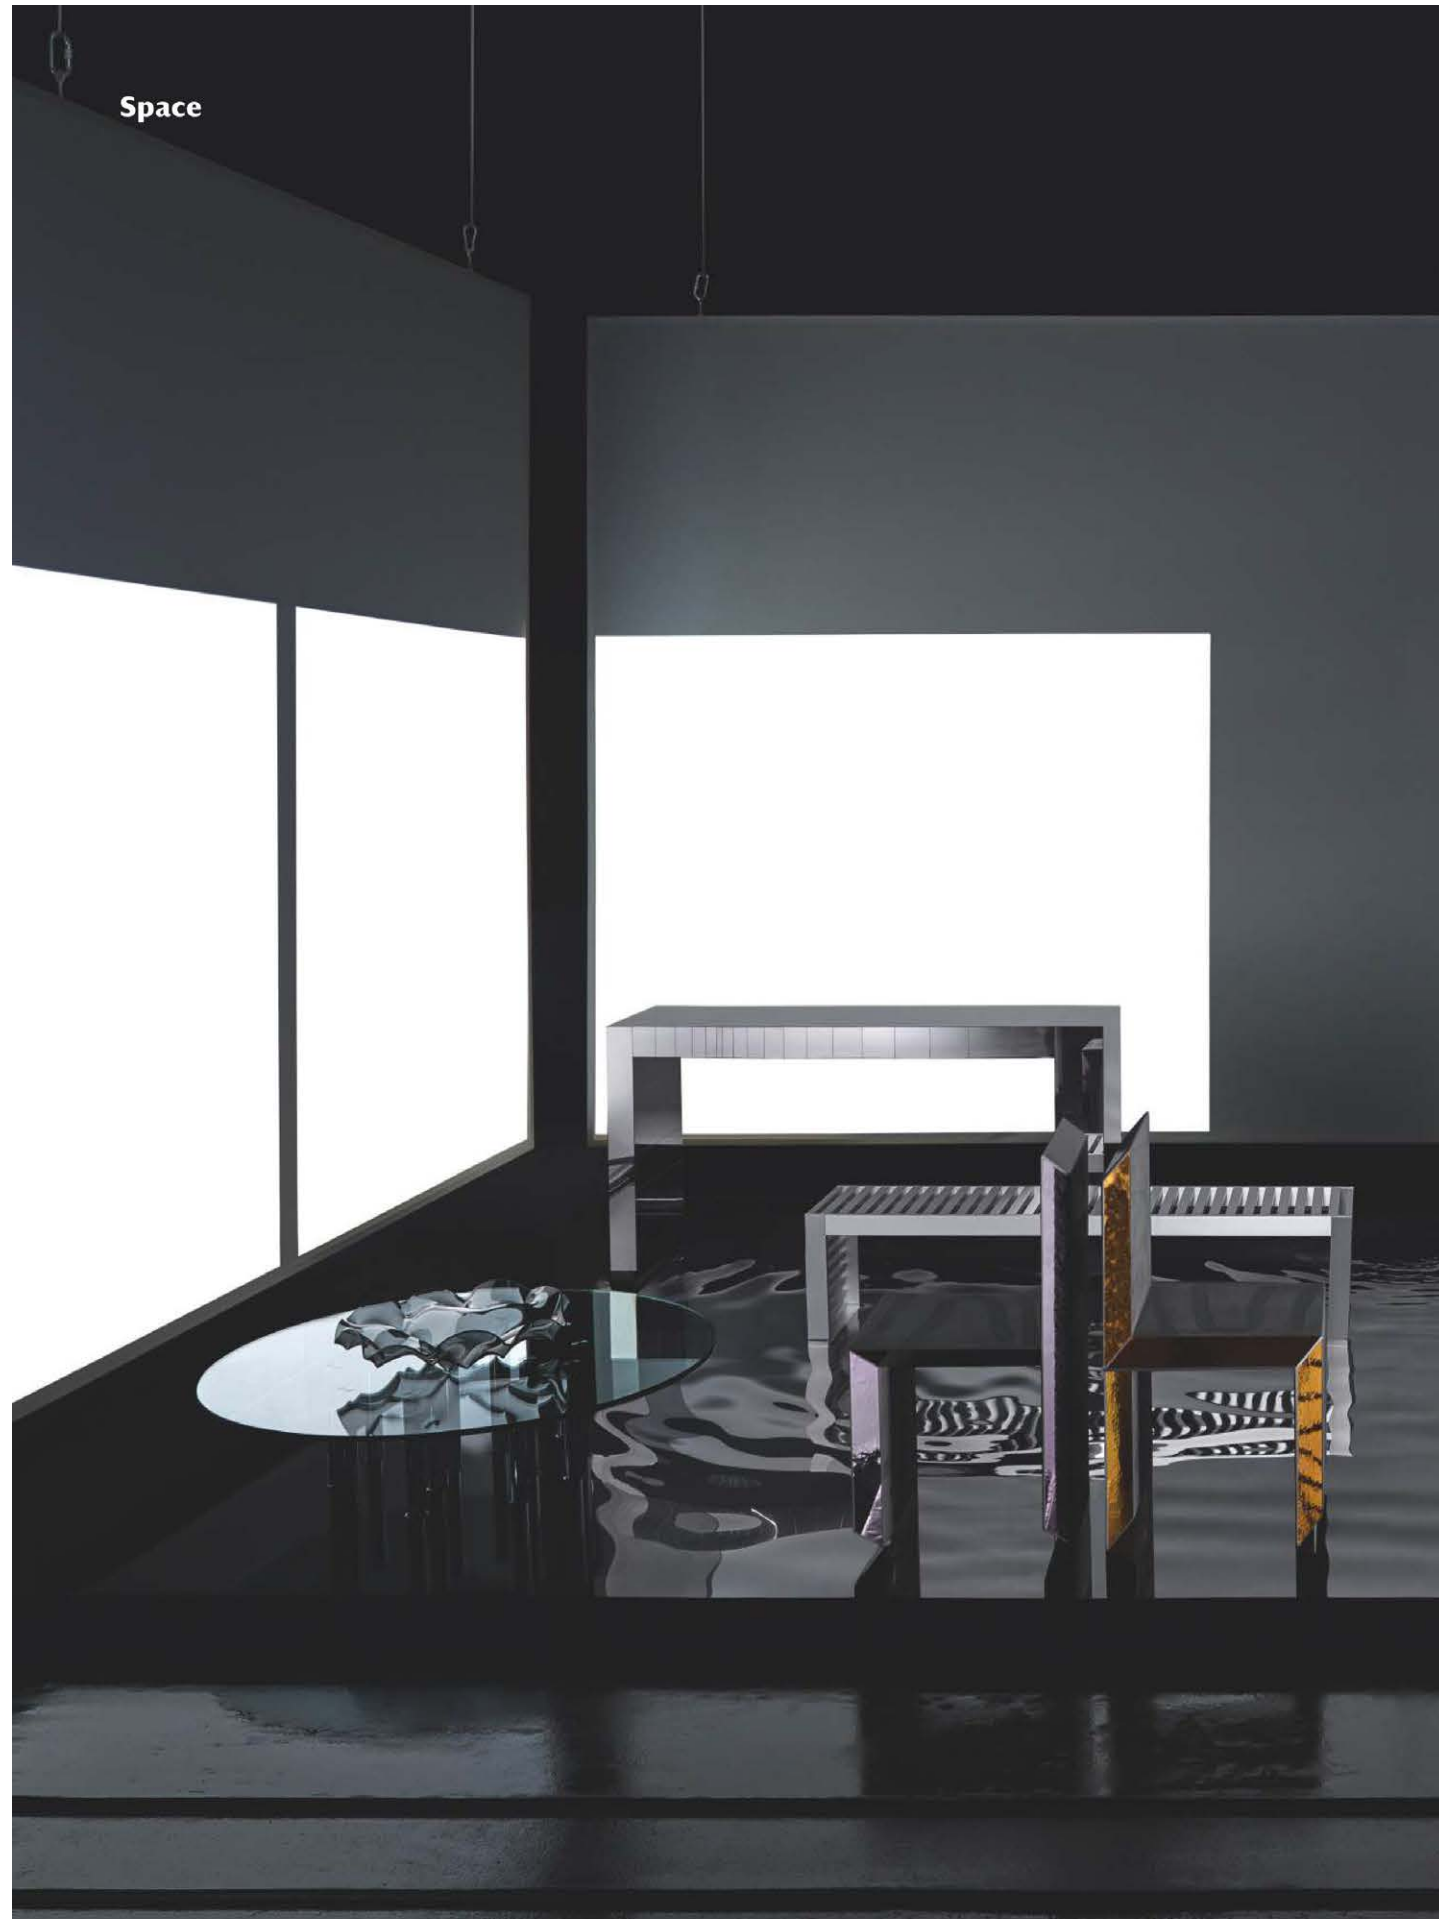

Wallpaper*

JULY 2017

*THE STUFF THAT REFINES YOU

Design Directory

A room-by-room round-up
of domestic upgrades

ENTER ►

Space

'Mille' coffee table, from £1,324, by Bartoli Design, for Bonaldo. 'Pin' bowl, £800, by Tavs Jørgensen, from Vessel Gallery. 'ST 21 M' console, £6,335, by Bartoli Design, for Laurameroni, from Chaplins. 'DNA' bench, from €800, by José Candía-Blasco, for Candia Blasco, from Chaplins. 'Sedile Obliquo' chairs, price on request, by Sam Orlando Miller, for Gallery Fumi. 'Sol' armchair, £6,000, by Constance Guisset, for Molteni & C. 'Hurricane' console, £78,000, by Fredrikson Stallard, from David Gill Gallery. 'Blow' side table, €1,690, by Stephan Veit, for Draenert. 'Prism' partition, £2,307, by Tokujin Yoshioka, for Glas Italia

Wallpaper* | 213