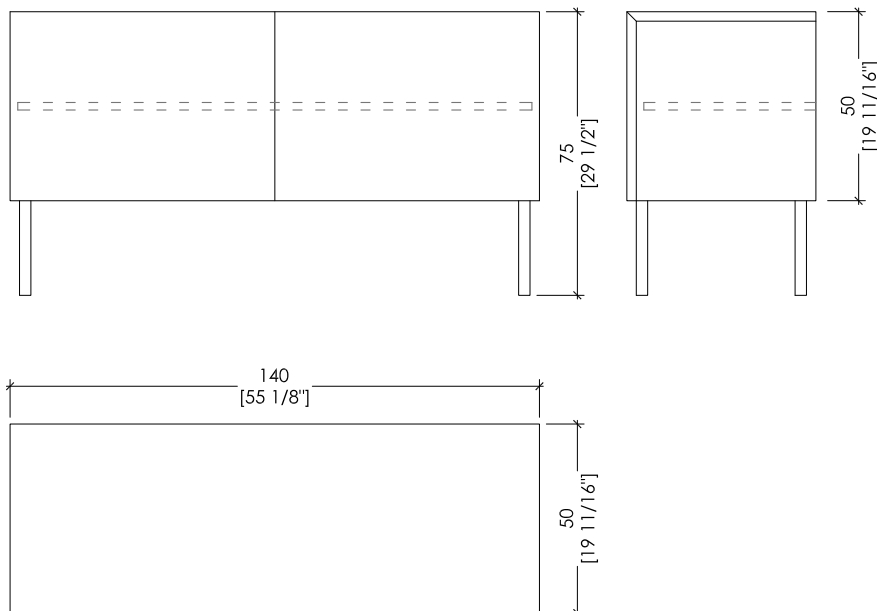

CREDENZA A.R.2 - LIMITED EDITION

“Intarsia” Collection design Aldo Rossi

The “Intarsia” sideboards have two doors with a pressure opening mechanism and an internal shelf. The base is made of brushed metal and can be adjusted to the floor and the sideboard for perfect alignment of the inlay.