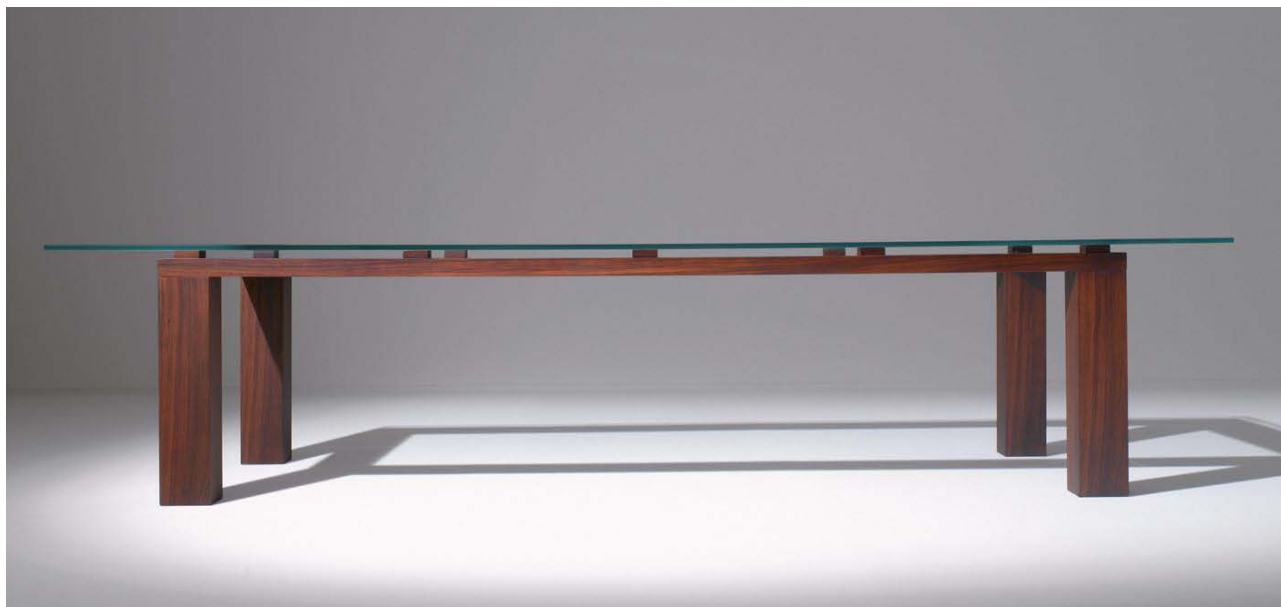

TAVOLO BD 01 / 01 A

“Maxima” Collection design Bartoli Design

Table produced in all sample woods, clear crystal top th. 15 mm, made to measure production.

BD 01 Palissandro / Rosewood

BD 01 A / Palissandro / Rosewood

Table produced in all sample woods, clear crystal top th. 15 mm, made to measure production.

TAVOLO BD 01 / 01 A

“Maxima” Collection design Bartoli Design

Table produced in all sample woods, clear crystal top th. 15 mm, made to measure production.

Table produced in all sample woods, clear crystal top th. 15 mm, made to measure production.

Acero / *Maple*

Teak / *Teak*

Ciliegio / *Cherrywood*

Wengè / *Wenge*

Ebano / *Ebony*

Zebrano / *Zebrano*

Noce / *Walnut*