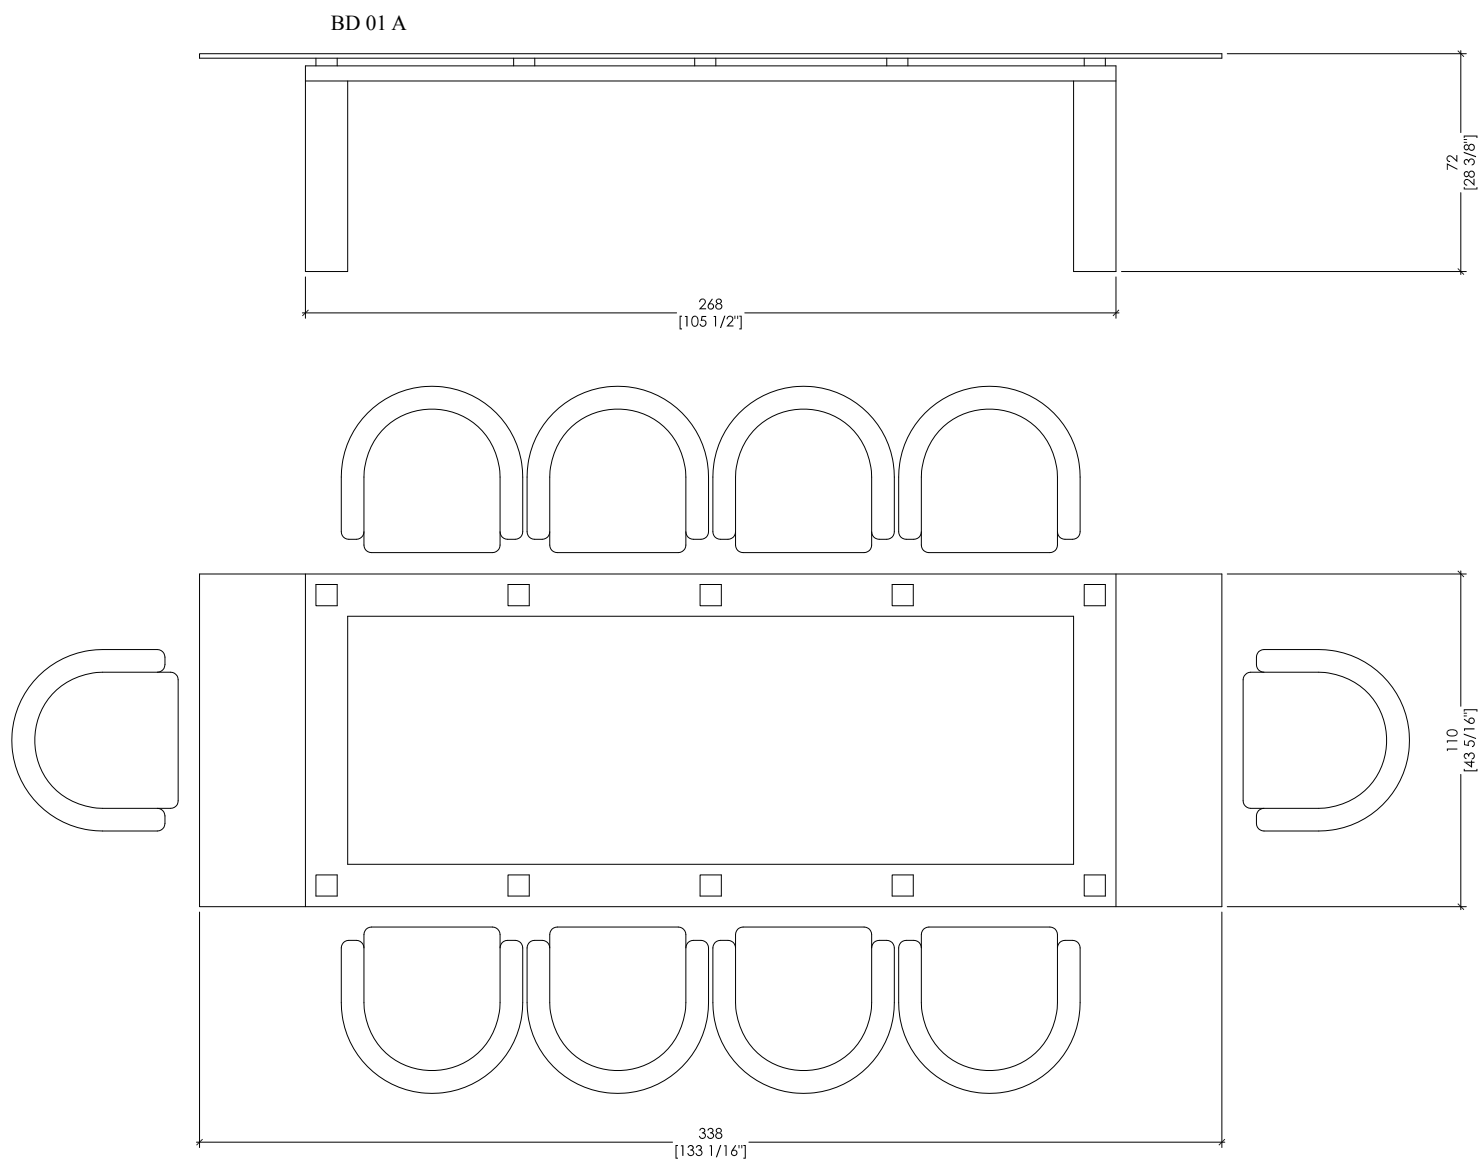

TAVOLO BD 01 / 01 A

“Maxima” Collection design Bartoli Design

Table produced in all sample woods, clear crystal top th. 15 mm, made to measure production.

BD 01 Palissandro / Rosewood

BD 01 A / Palissandro / Rosewood

www.laurameroni.com ■ info@laurameroni.com

Showroom Milan Via Durini 19 (3rd floor) Milan - ITALY ■ Visits by appointment

Copyright © Laurameroni s.r.l. 2015 All rights reserved

TAVOLO BD 01 / 01 A

“Maxima” Collection design Bartoli Design

Table produced in all sample woods, clear crystal top th. 15 mm, made to measure production.

TAVOLO BD 01 / 01 A

“Maxima” Collection design Bartoli Design

Table produced in all sample woods, clear crystal top th. 15 mm, made to measure production.