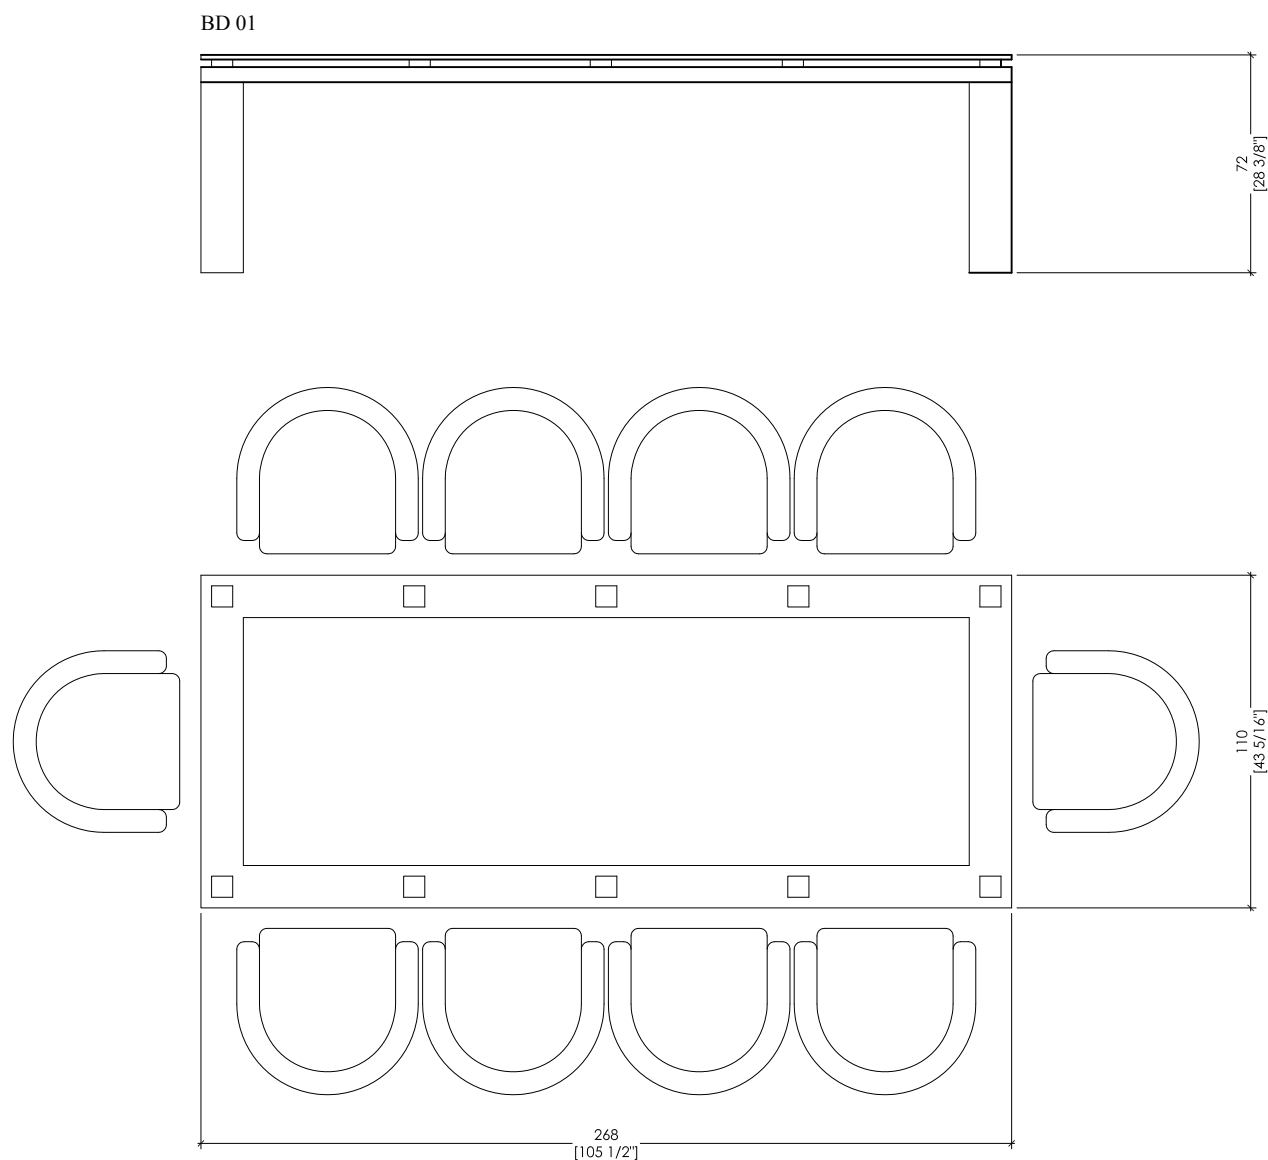

TAVOLO BD 01 / 01 A

“Maxima” Collection design Bartoli Design

Table produced in all sample woods, clear crystal top th. 15 mm, made to measure production.

BD 01 Palissandro / Rosewood

BD 01 A / Palissandro / Rosewood

www.laurameroni.com ■ info@laurameroni.com

Showroom Milan Via Durini 19 (3rd floor) Milan - ITALY ■ Visits by appointment

Copyright © Laurameroni s.r.l. 2015 All rights reserved

TAVOLO BD 01 / 01 A

“Maxima” Collection design Bartoli Design

Table produced in all sample woods, clear crystal top th. 15 mm, made to measure production.

TAVOLO BD 01 / 01 A

“Maxima” Collection design Bartoli Design

Table produced in all sample woods, clear crystal top th. 15 mm, made to measure production.