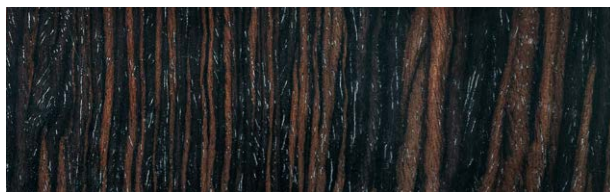

Table produced in all sample woods, clear crystal top th. 15 mm, made to measure production.

Acero / *Maple*

Teak / *Teak*

Ciliegio / *Cherrywood*

Wengè / *Wenge*

Ebano / *Ebony*

Zebrano / *Zebrano*

Noce / *Walnut*