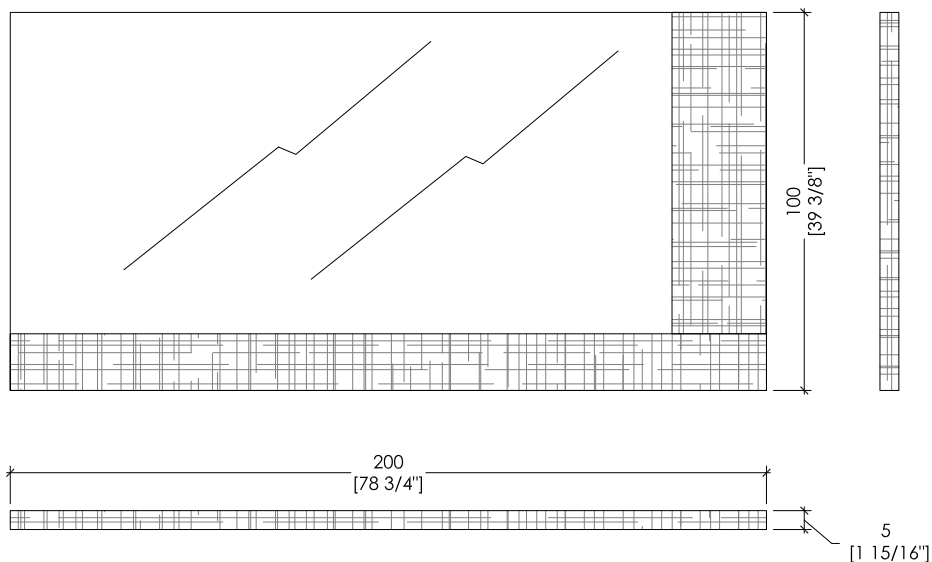

SPECCHIO BD 02

“Maxima” Collection design Bartoli Design

Mirror with carved frame, ready to mount on wall. Available in all sample woods.
Made to measure production

Palissandro / Rosewood

BEDIF
FEREN
TBEUN
IQUE

Showroom Milan Via Durini 19 (3rd floor) Milan - ITALY ■ Visits by appointment

Copyright © Laurameroni s.r.l. 2015 All rights reserved

SPECCHIO BD 02

“Maxima” Collection design Bartoli Design

Mirror with carved frame, ready to mount on wall. Available in all sample woods.
Made to measure production