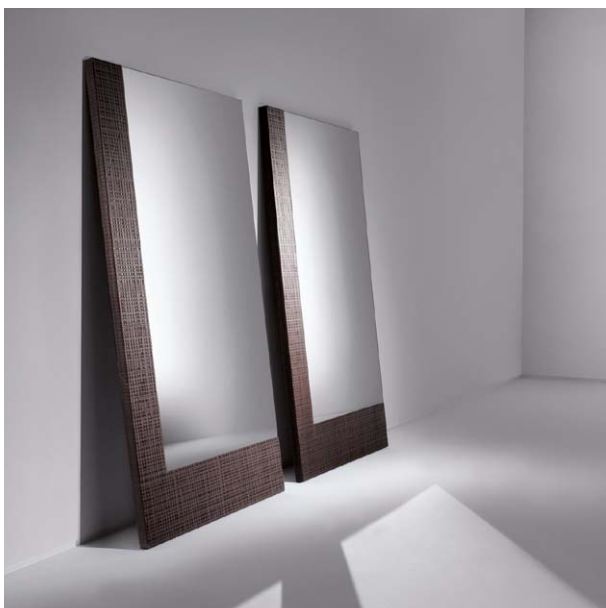

SPECCHIO BD 02

“Maxima” Collection design Bartoli Design

Mirror with carved frame, ready to mount on wall. Available in all sample woods.
Made to measure production

Palissandro / Rosewood

BEDIF
FEREN
TBEUN
IQUE