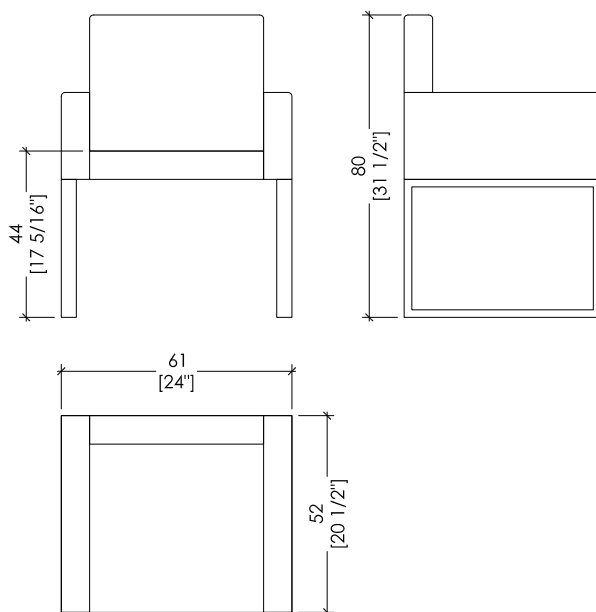

# SEDIA BD 03 B

“Maxima” Collection design Bartoli Design

Chair with padded back and seat, upholstered in leather or fabric.  
Wooden legs made in all sample woods.

Rovere tinto / Stained Oak

# SEDIA BD 03 B

“Maxima” Collection design Bartoli Design

Chair with padded back and seat, upholstered in leather or fabric.  
Wooden legs made in all sample woods.

Acero / *Maple*

Teak / *Teak*

Ciliegio / *Cherrywood*