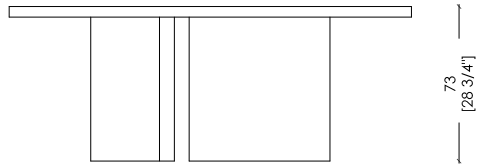

TAVOLO BD 07 / 07 R / 07 TLS

“Maxima” Collection design Bartoli Design

190
[74 13/16\"]