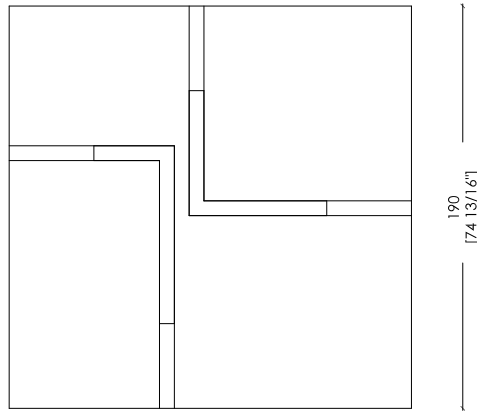

TAVOLO BD 07 / 07 R / 07 TLS

“Maxima” Collection design Bartoli Design

190
[74 13/16\"]