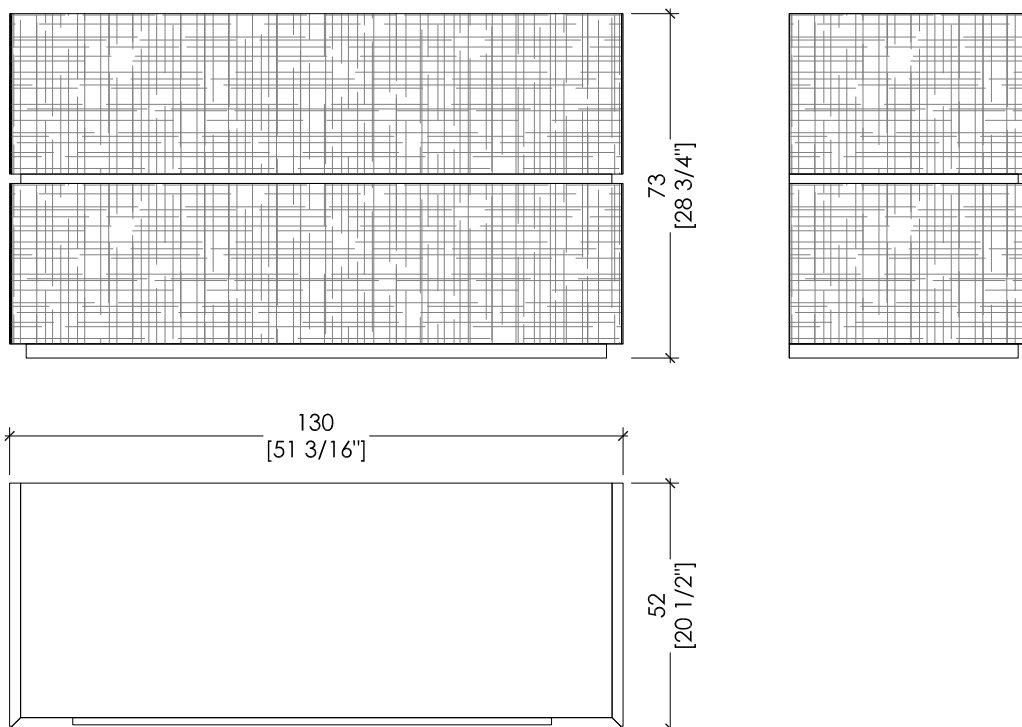

Palissandro / Rosewood