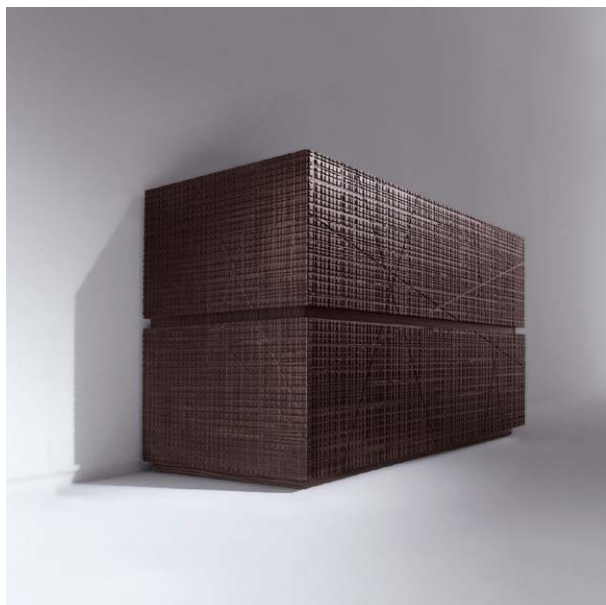

CASSETTIERA BD 08

“Maxima” Collection design Bartoli Design

Wooden chest of drawers with carved front and sides, fitted with two internal drawers.
Available in all sample woods, made to measure production.

Wooden chest of drawers with carved front and sides, fitted with two internal drawers.
Available in all sample woods, made to measure production.

Acero / *Maple*

Teak / *Teak*

Ciliegio / *Cherrywood*

Wengè / *Wenge*