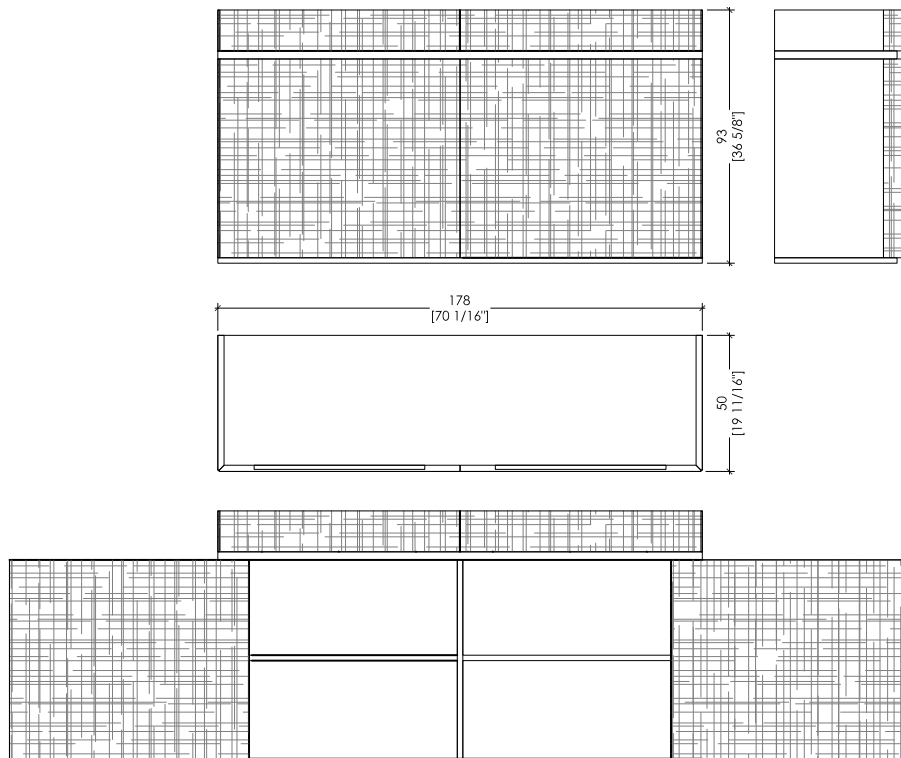

Palissandro / Rosewood