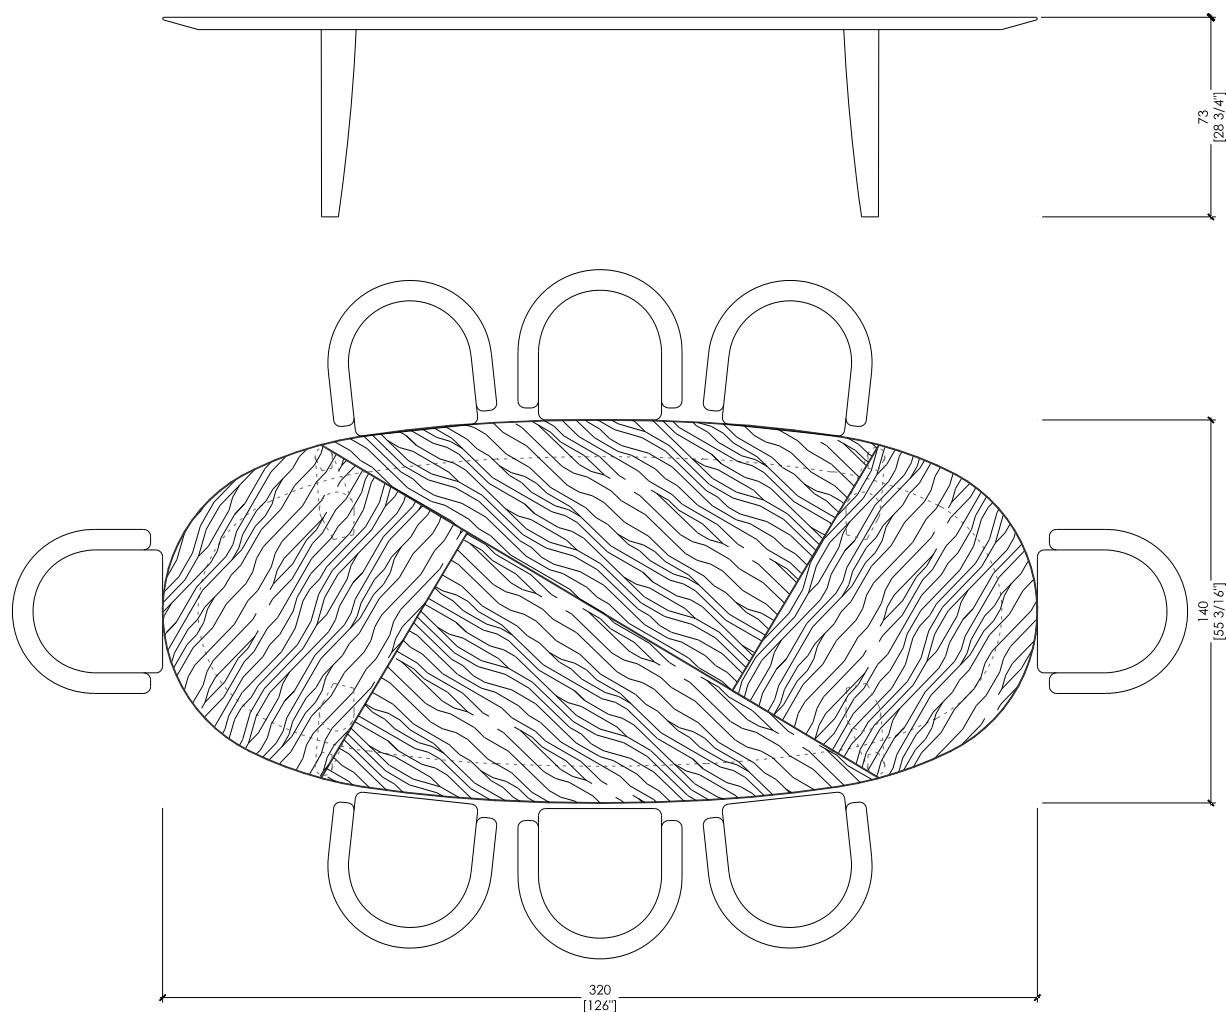

TAVOLO BD 161 E

“Maxima” Collection design Bartoli Design

Table with cross veins textured wood produced in all sample woods, brass legs, bronze finish, made to measure production.