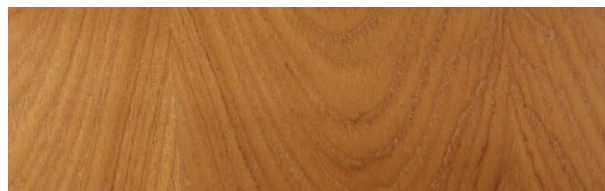

TAVOLO BD 161 E

“Maxima” Collection design Bartoli Design

Table with cross veins textured wood produced in all sample woods, brass legs, bronze finish, made to measure production.

Teak / *Teak*

BEDIF
FEREN
TBEUN
IQUE

Disponibile in altre finiture e dimensioni / *Available in other finishes and sizes*

Laurameroni s.r.l. ■ Via Manzoni 22040 Alzate Brianza (CO) - ITALY

Tel. +39 031 761450 ■ Fax +39 031 763311

www.laurameroni.com ■ info@laurameroni.com

Showroom Milan Via Durini 19 (3rd floor) Milan - ITALY ■ Visits by appointment

Copyright © Laurameroni s.r.l. 2015 All rights reserved