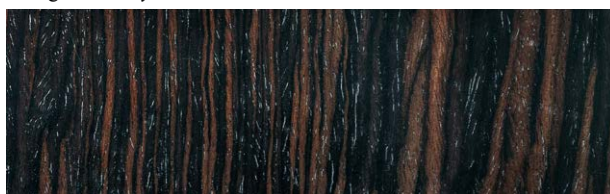

TAVOLO BD 161 E

“Maxima” Collection design Bartoli Design

Table with cross veins textured wood produced in all sample woods, brass legs, bronze finish, made to measure production.

Acero / *Maple*

Teak / *Teak*

Ciliegio / *Cherrywood*

Wengè / *Wenge*

Ebano / *Ebony*

Zebrano / *Zebrano*

Noce / *Walnut*

Palissandro / *Rosewood*

Rovere / *Oak*

BEDIF
FEREN
TBEUN
IQUE