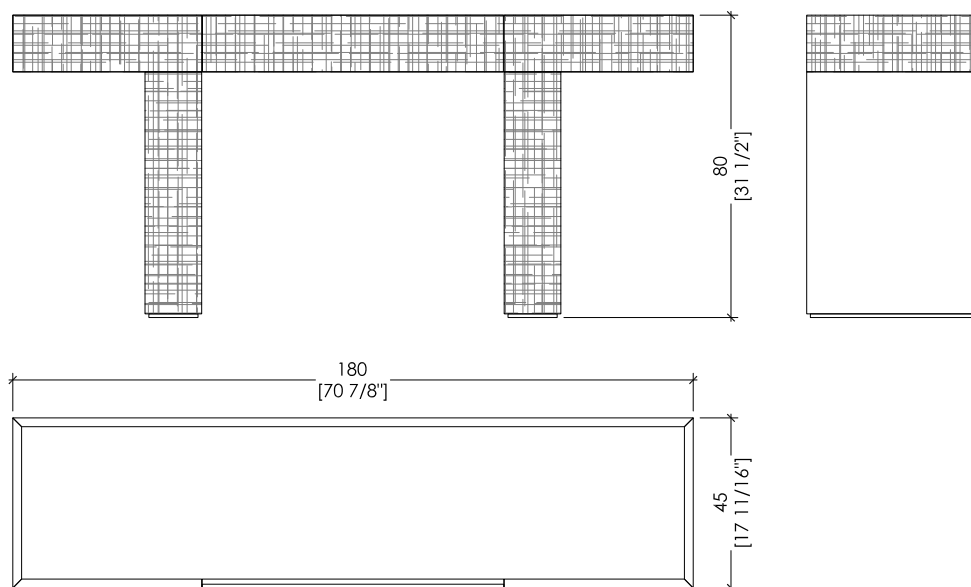

CONSOLLE BD 38

“Maxima” Collection design Bartoli Design

BD 38 is a console table in wood with carved details and equipped with a drawer. Available in all of the woods from our collection, made to measure production.

BEDIF
FEREN
TBEUN
IQUE

Disponibile in altre finiture e dimensioni / Available in other finishes and sizes

Laurameroni s.r.l. ■ Via Manzoni 22040 Alzate Brianza (CO) - ITALY

Tel. +39 031 761450 ■ Fax +39 031 763311

www.laurameroni.com ■ info@laurameroni.com

Showroom Milan Via Durini 19 (3rd floor) Milan - ITALY ■ Visits by appointment

Copyright © Laurameroni s.r.l. 2015 All rights reserved