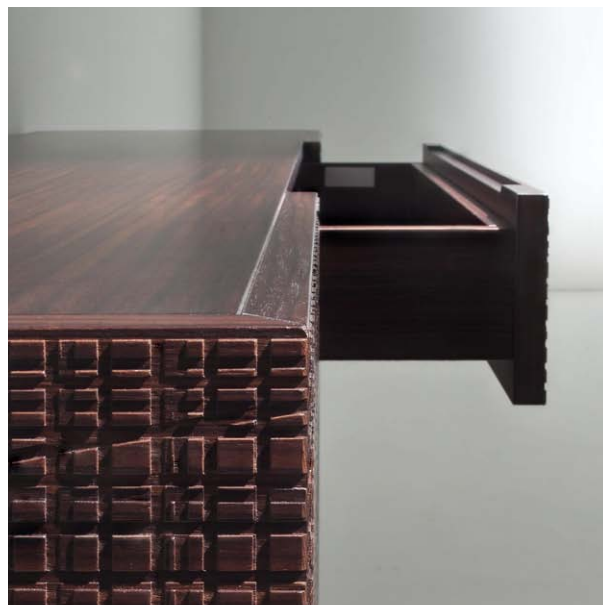

# CONSOLLE BD 38

“Maxima” Collection design Bartoli Design

BD 38 is a console table in wood with carved details and equipped with a drawer.  
Available in all of the woods from our collection, made to measure production.