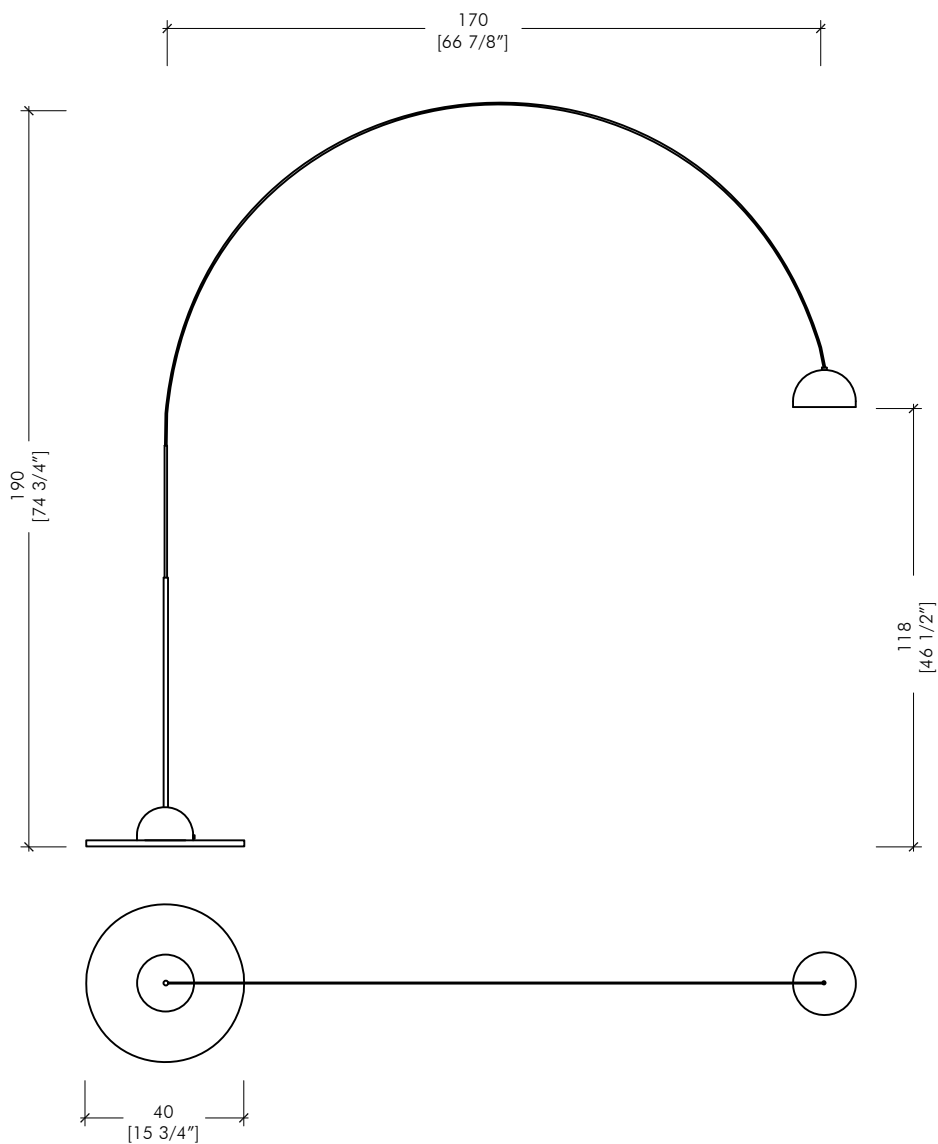

# SATELLITE CG 50

“Elements” Collection design Carlo Giorgi

Floor lamp in dark oxidated brass. Snap-fit stalk with rotation 360° Double-plug halogen bulb 50W.

BEDIF  
FEREN  
TBEUN  
IQUE