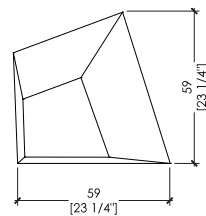

CONTENITORE CQ 101-103-105

“Cirque” Collection design Bartoli Design

BEDIF
FEREN
TBEUN
IQUE

Disponibile in altre finiture e dimensioni / Available in other finishes and sizes

Laurameroni s.r.l. ■ Via Manzoni 22040 Alzate Brianza (CO) - ITALY

Tel. +39 031 761450 ■ Fax +39 031 763311

www.laurameroni.com ■ info@laurameroni.com

Showroom Milan Via Durini 19 (3rd floor) Milan - ITALY ■ Visits by appointment

Copyright © Laurameroni s.r.l. 2015 All rights reserved