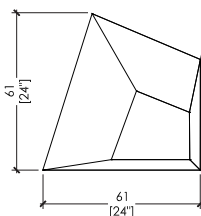

CONTENITORE CQ 101-103-105

“Cirque” Collection design Bartoli Design

BEDIF
FEREN
TBEUN
IQUE

Disponibile in altre finiture e dimensioni / Available in other finishes and sizes

Laurameroni s.r.l. ■ Via Manzoni 22040 Alzate Brianza (CO) - ITALY

Tel. +39 031 761450 ■ Fax +39 031 763311

www.laurameroni.com ■ info@laurameroni.com

Showroom Milan Via Durini 19 (3rd floor) Milan - ITALY ■ Visits by appointment

Copyright © Laurameroni s.r.l. 2015 All rights reserved