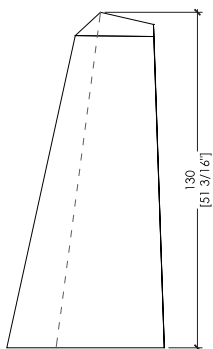

CONTENITORE CQ 101-103-105

“Cirque” Collection design Bartoli Design

BEDIF
FEREN
TBEUN
IQUE

Disponibile in altre finiture e dimensioni / Available in other finishes and sizes

Laurameroni s.r.l. ■ Via Manzoni 22040 Alzate Brianza (CO) - ITALY

Tel. +39 031 761450 ■ Fax +39 031 763311

www.laurameroni.com ■ info@laurameroni.com

Showroom Milan Via Durini 19 (3rd floor) Milan - ITALY ■ Visits by appointment

Copyright © Laurameroni s.r.l. 2015 All rights reserved