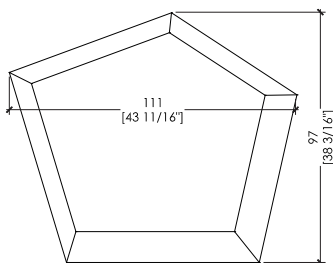

CONTENITORE CQ 101-103-105

“Cirque” Collection design Bartoli Design

BEDIF
FEREN
TBEUN
IQUE

Disponibile in altre finiture e dimensioni / Available in other finishes and sizes

Laurameroni s.r.l. ■ Via Manzoni 22040 Alzate Brianza (CO) - ITALY

Tel. +39 031 761450 ■ Fax +39 031 763311

www.laurameroni.com ■ info@laurameroni.com

Showroom Milan Via Durini 19 (3rd floor) Milan - ITALY ■ Visits by appointment

Copyright © Laurameroni s.r.l. 2015 All rights reserved