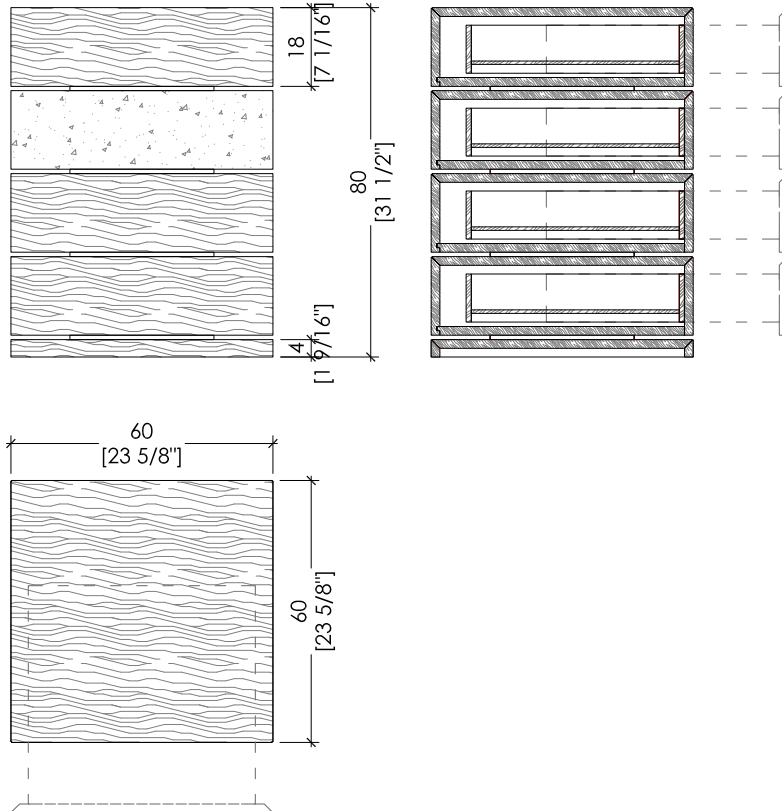

CASSETTIERA CUBICK

“Moving” Collection design Paolo Nicolò Rusolen

Sectional and rotating chest of drawers, realized in different woods and lacquers.

Acero - RAL 6034 - Pero - Palissandro / Maple - RAL 6034 - Pear - Rosewood