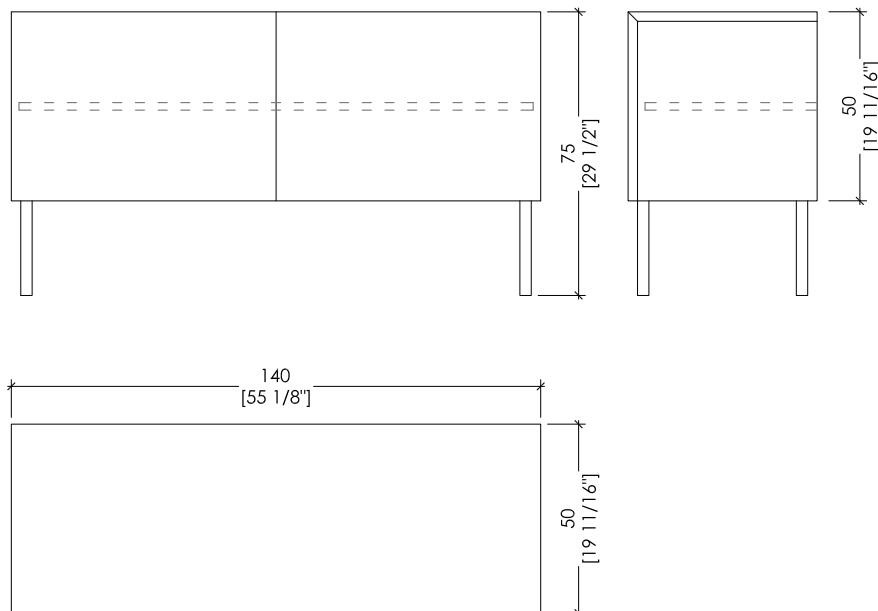

CREDENZA

LE FORMICHE NERE - LIMITED EDITION

“Intarsia” Collection design Emilio Isgrò

The “Intarsia” sideboards have two doors with a pressure opening mechanism and an internal shelf. The base is made of brushed metal and can be adjusted to the floor and the sideboard for perfect alignment of the inlay.