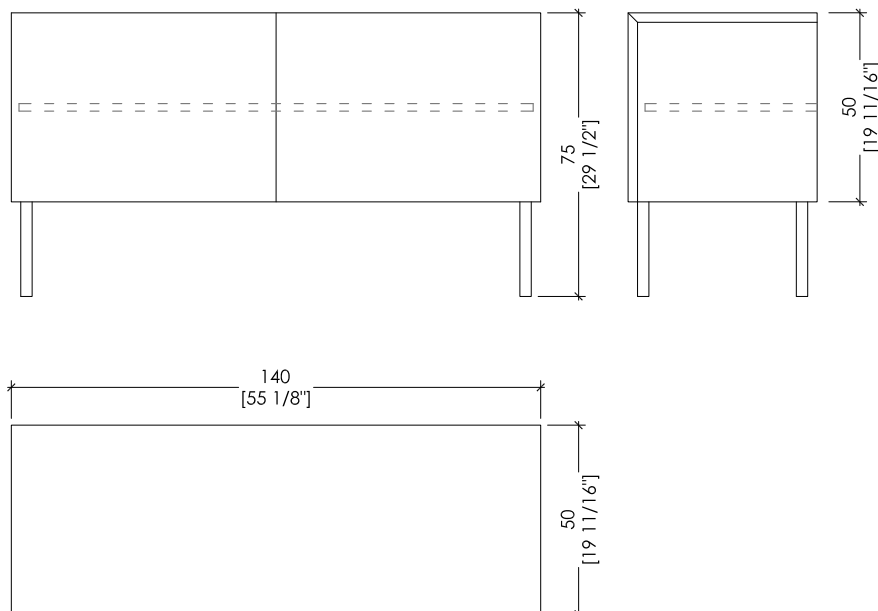

CREDENZA FREEDOM - LIMITED EDITION

“Intarsia” Collection design Romeo Gigli

The “Intarsia” sideboards have two doors with a pressure opening mechanism and an internal shelf. The base is made of brushed metal and can be adjusted to the floor and the sideboard for perfect alignment of the inlay.