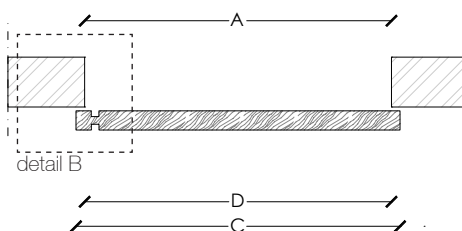

_dimensional limits

single sliding door

symmetrical double sliding door

Dimensions in millimeters.

The right to discontinue and make changes is reserved.

This information is based on the latest product information available at the time of printing.

_dimensions

single sliding door with doorframe
door aligned with the covers

double sliding door with doorframe
door aligned with the covers

single sliding door without doorframe

double sliding door without doorframe

vertical section

legend

A = opening width	D - 90 mm
B = covering dimensions	D + 260 mm
C = door	D + 260 mm
D = door way	
E = doorframe dimensions	D - 20 mm
A1 = opening width	D1 - 53 mm
B1 = covering dimensions	D1 + 27 mm
C1 = door	D1 - 48 mm
D1 = door way	
E1 = doorframe dimensions	D1 - 18 mm
F1 = dimensions with cover	D1 + 55 mm

vertical section

legend

A = opening width	D
C = door	D + 50 mm
D = door way	
A1 = opening width	D1
C1 = door	D1 - 4 mm
D1 = door way	
F1 = dimensions with cover	D1 + 100 mm

Dimensions in millimeters.

The right to discontinue and make changes is reserved.