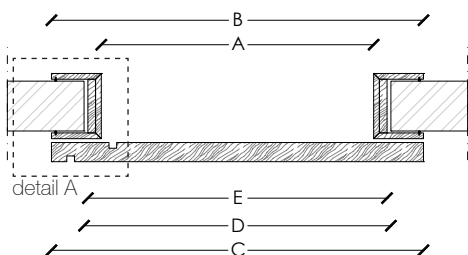

_dimensional limits

single sliding door

symmetrical double sliding door

Dimensions in millimeters.

The right to discontinue and make changes is reserved.

This information is based on the latest product information available at the time of printing.

_details

handle hollowed out in the door thickness with glass middle panel

detail 2

door section

_Dimensions in millimeters.

The right to discontinue and make changes is reserved.

This information is based on the latest product information available at the time of printing.

_dimensions

single sliding door with doorframe
door aligned with the covers

double sliding door with doorframe
door aligned with the covers

single sliding door without doorframe

double sliding door without doorframe

vertical section

legend

A = opening width	D - 90 mm
B = covering dimensions	D + 260 mm
C = door	D + 260 mm
D = door way	
E = doorframe dimensions	D - 20 mm
A1 = opening width	D1 - 53 mm
B1 = covering dimensions	D1 + 27 mm
C1 = door	D1 - 48 mm
D1 = door way	
E1 = doorframe dimensions	D1 - 18 mm
F1 = dimensions with cover	D1 + 55 mm