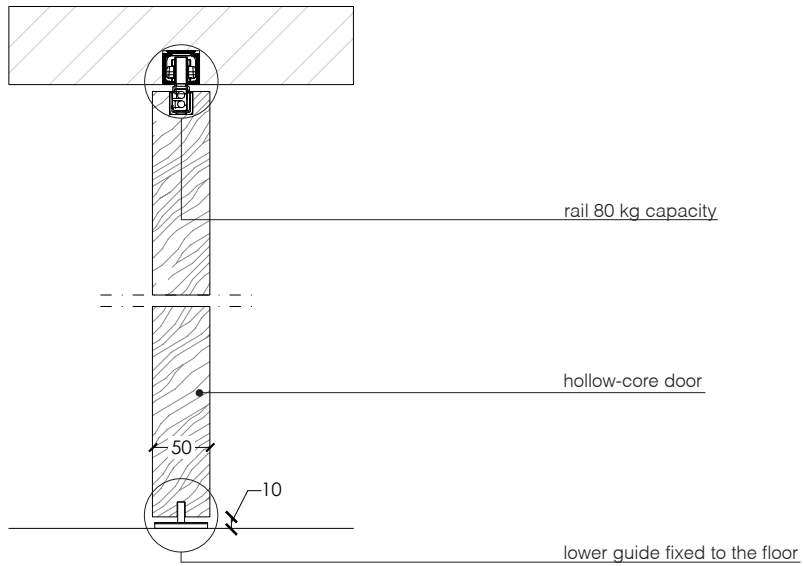

_dimensions

wall installation

door section with one way rail

door section with two-way rail

Dimensions in millimeters.

The right to discontinue and make changes is reserved.

This information is based on the latest product information available at the time of printing.

_dimensions

ceiling installation

door section with one way rail

door section with two-way rail

Dimensions in millimeters.

The right to discontinue and make changes is reserved.

This information is based on the latest product information available at the time of printing.

_dimensions

ceiling built-in installation

door section with one way rail

door section with two-way rail

_Dimensions in millimeters.

The right to discontinue and make changes is reserved.

This information is based on the latest product information available at the time of printing.