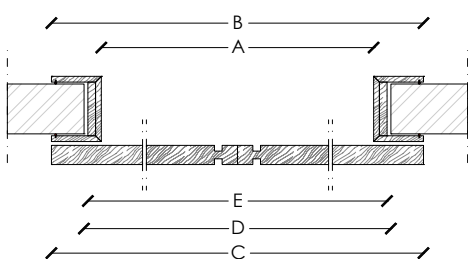

_dimensional limits

single sliding door

symmetrical double sliding door

Dimensions in millimeters.

The right to discontinue and make changes is reserved.

This information is based on the latest product information available at the time of printing.

_details

handle hollowed out in the door thickness with glass middle panel

detail 2

door section

_Dimensions in millimeters.

The right to discontinue and make changes is reserved.

This information is based on the latest product information available at the time of printing.

_dimensions

single sliding door with doorframe
door aligned with the covers

double sliding door with doorframe
door aligned with the covers

single sliding door without doorframe

double sliding door without doorframe

vertical section

legend

A = opening width	D - 90 mm
B = covering dimensions	D + 260 mm
C = door	D + 260 mm
D = door way	
E = doorframe dimensions	D - 20 mm
A1 = opening width	D1 - 53 mm
B1 = covering dimensions	D1 + 27 mm
C1 = door	D1 - 48 mm
D1 = door way	
E1 = doorframe dimensions	D1 - 18 mm
F1 = dimensions with cover	D1 + 55 mm