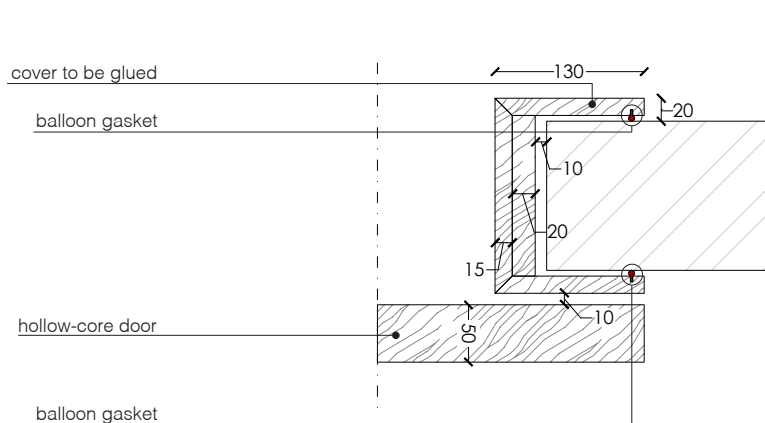

Maniglia in legno scavata nello spessore della porta e binario in alluminio nella stessa finitura della porta.

BD 16 S è disponibile anche con il pannello centrale realizzato in vetro.

La porta è inoltre disponibile nella versione porta singola o porta doppia.

_dimensions

ceiling built-in installation

door section with one way rail

door section with two-way rail

_Dimensions in millimeters.

The right to discontinue and make changes is reserved.

This information is based on the latest product information available at the time of printing.

_dimensions

ceiling built-in installation with doorframe

door section for doorframe "Scigno" mod. "Base"

door section for doorframe "Eclisse" mod. "Unico"

Dimensions in millimeters.

The right to discontinue and make changes is reserved.

This information is based on the latest product information available at the time of printing.

_dimensions

wall installation with doorframe

door section with one way rail

door section with two-way rail

_Dimensions in millimeters.