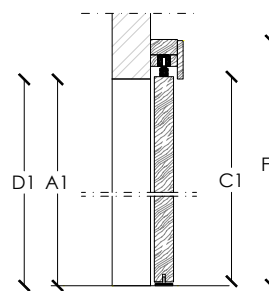

_dimensional limits

single sliding door

symmetrical double sliding door

Dimensions in millimeters.

The right to discontinue and make changes is reserved.

This information is based on the latest product information available at the time of printing.

_dimensions

single sliding door with doorframe
door aligned with the covers

double sliding door with doorframe
door aligned with the covers

single sliding door without doorframe

double sliding door without doorframe

vertical section

legend

A = opening width	D - 90 mm
B = covering dimensions	D + 260 mm
C = door	D + 260 mm
D = door way	
E = doorframe dimensions	D - 20 mm
A1 = opening width	D1 - 53 mm
B1 = covering dimensions	D1 + 27 mm
C1 = door	D1 - 48 mm
D1 = door way	
E1 = doorframe dimensions	D1 - 18 mm
F1 = dimensions with cover	D1 + 55 mm

vertical section

legend

A = opening width	D
C = door	D + 50 mm
D = door way	
A1 = opening width	D1
C1 = door	D1 - 4 mm
D1 = door way	
F1 = dimensions with cover	D1 + 100 mm

Dimensions in millimeters.

The right to discontinue and make changes is reserved.