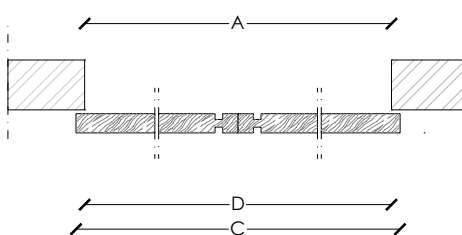

_dimensions

single sliding door with doorframe
door aligned with the covers

double sliding door with doorframe
door aligned with the covers

single sliding door without doorframe

double sliding door without doorframe

vertical section

legend

A = opening width	D - 90 mm
B = covering dimensions	D + 260 mm
C = door	D + 260 mm
D = door way	
E = doorframe dimensions	D - 20 mm
A1 = opening width	D1 - 53 mm
B1 = covering dimensions	D1 + 27 mm
C1 = door	D1 - 48 mm
D1 = door way	
E1 = doorframe dimensions	D1 - 18 mm
F1 = dimensions with cover	D1 + 55 mm

vertical section

legend

A = opening width	D
C = door	D + 50 mm
D = door way	
A1 = opening width	D1
C1 = door	D1 - 4 mm
D1 = door way	
F1 = dimensions with cover	D1 + 100 mm

Dimensions in millimeters.

The right to discontinue and make changes is reserved.