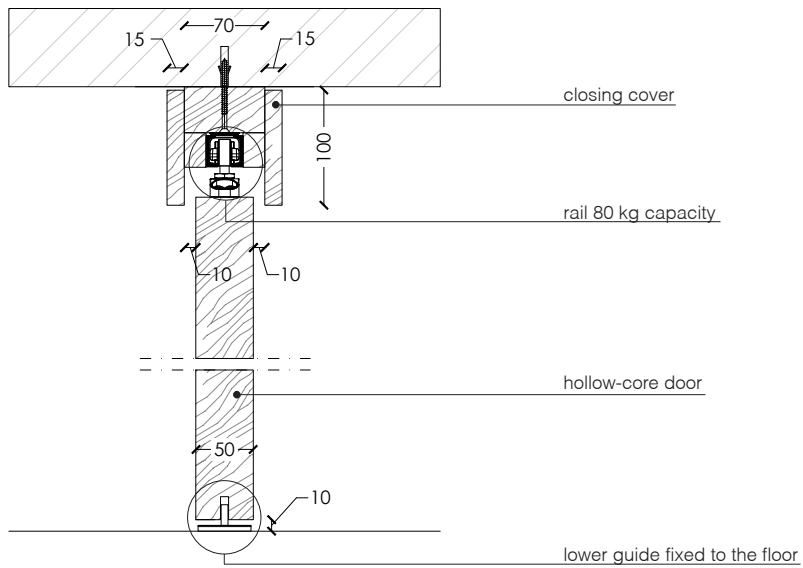

Maniglia in legno scavata nello spessore della porta e binario in alluminio nella stessa finitura della porta.

BD 16 S è disponibile anche con il pannello centrale realizzato in vetro.

La porta è inoltre disponibile nella versione porta singola o porta doppia.

_dimensions

wall installation

door section with one way rail

door section with two-way rail

Dimensions in millimeters.

The right to discontinue and make changes is reserved.

This information is based on the latest product information available at the time of printing.

_dimensions

ceiling installation

door section with one way rail

door section with two-way rail

Dimensions in millimeters.

The right to discontinue and make changes is reserved.

This information is based on the latest product information available at the time of printing.

_dimensions

ceiling built-in installation

door section with one way rail

door section with two-way rail

_Dimensions in millimeters.

The right to discontinue and make changes is reserved.

This information is based on the latest product information available at the time of printing.