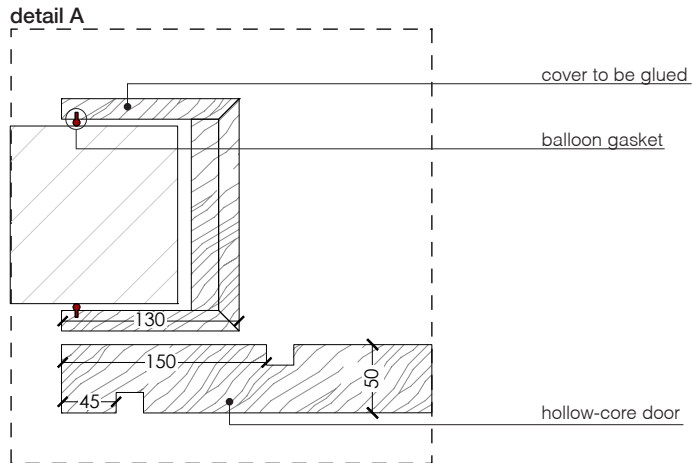

_details

Dimensions in millimeters.

The right to discontinue and make changes is reserved.

This information is based on the latest product information available at the time of printing.