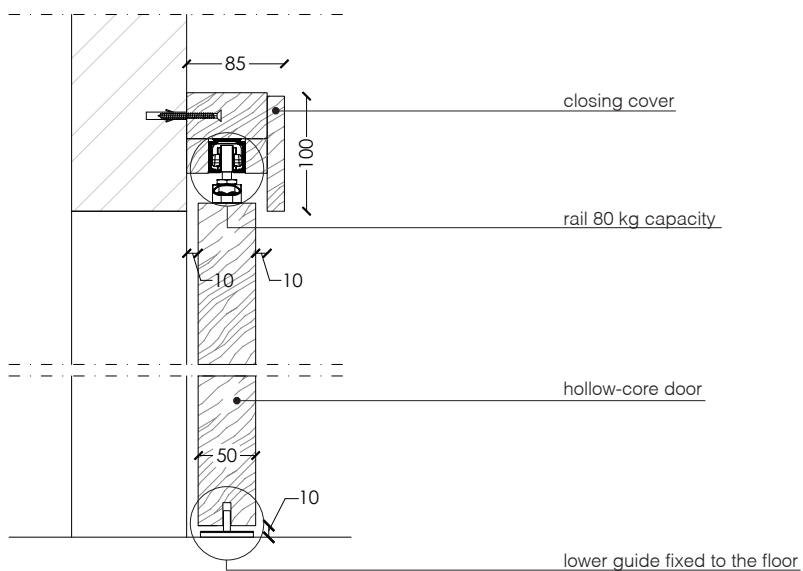

vertical section

legend

A = opening width	D
C = door	D + 50 mm
D = door way	
A1 = opening width	D1
C1 = door	D1 - 4 mm
D1 = door way	
F1 = dimensions with cover	D1 + 100 mm

Dimensions in millimeters.

The right to discontinue and make changes is reserved.

This information is based on the latest product information available at the time of printing.

_details

Dimensions in millimeters.

The right to discontinue and make changes is reserved.

This information is based on the latest product information available at the time of printing.

_dimensions

wall installation

door section with one way rail

door section with two-way rail

Dimensions in millimeters.

The right to discontinue and make changes is reserved.

This information is based on the latest product information available at the time of printing.

_dimensions

ceiling installation

door section with one way rail

door section with two-way rail

Dimensions in millimeters.

The right to discontinue and make changes is reserved.

This information is based on the latest product information available at the time of printing.