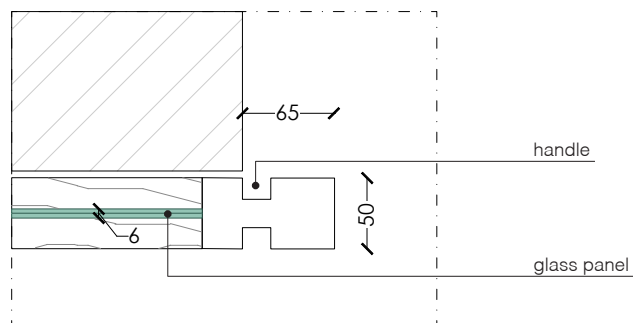

_dimensional limits

single sliding door

symmetrical double sliding door

Dimensions in millimeters.

The right to discontinue and make changes is reserved.

This information is based on the latest product information available at the time of printing.

_details

handle hollowed out in the door thickness with glass middle panel

detail 2

door section

_Dimensions in millimeters.

The right to discontinue and make changes is reserved.

This information is based on the latest product information available at the time of printing.

_dimensions

single sliding door with doorframe
door aligned with the covers

double sliding door with doorframe
door aligned with the covers

single sliding door without doorframe

double sliding door without doorframe

vertical section

legend

A = opening width	D - 90 mm
B = covering dimensions	D + 260 mm
C = door	D + 260 mm
D = door way	
E = doorframe dimensions	D - 20 mm
A1 = opening width	D1 - 53 mm
B1 = covering dimensions	D1 + 27 mm
C1 = door	D1 - 48 mm
D1 = door way	
E1 = doorframe dimensions	D1 - 18 mm
F1 = dimensions with cover	D1 + 55 mm