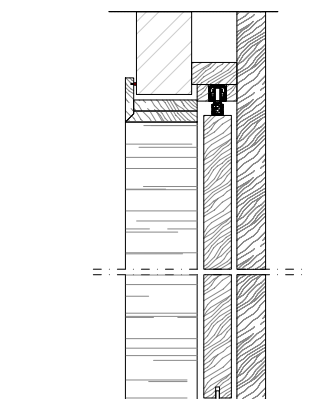

Maniglia in legno scavata nello spessore della porta e binario in alluminio nella stessa finitura della porta.

BD 16 S è disponibile anche con il pannello centrale realizzato in vetro.

La porta è inoltre disponibile nella versione porta singola o porta doppia.

This information is based on the latest product information available at the time of printing.

_dimensions

wall installation with doorframe

door section with one way rail

door section with two-way rail

_Dimensions in millimeters.

single sliding door

double sliding door

vertical section

_Dimensions in millimeters.

The right to discontinue and make changes is reserved.

This information is based on the latest product information available at the time of printing.

special case

"pocket" sliding door with wall panels and doorframe

single sliding door

vertical section

Dimensions in millimeters.

The right to discontinue and make changes is reserved.

This information is based on the latest product information available at the time of printing.