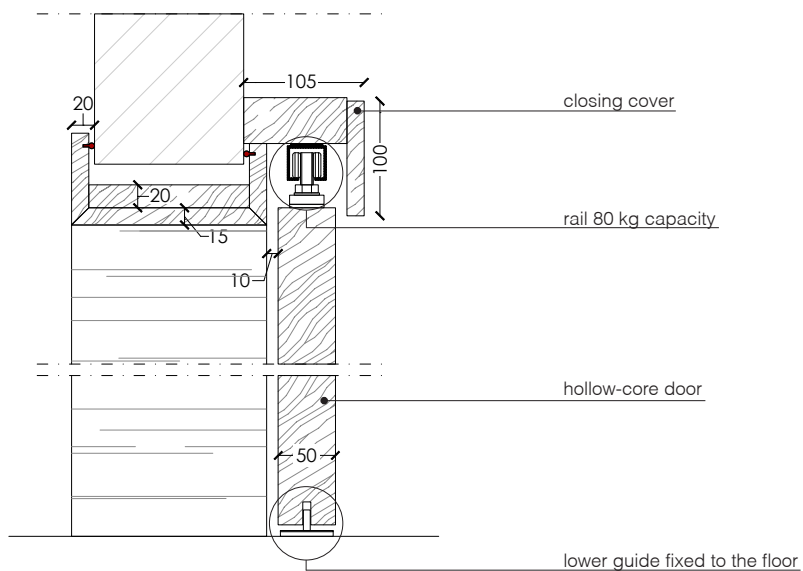

_dimensions

ceiling installation

door section with one way rail

door section with two-way rail

Dimensions in millimeters.

The right to discontinue and make changes is reserved.

This information is based on the latest product information available at the time of printing.

_dimensions

ceiling built-in installation

door section with one way rail

door section with two-way rail

_Dimensions in millimeters.

The right to discontinue and make changes is reserved.

This information is based on the latest product information available at the time of printing.

_dimensions

ceiling built-in installation with doorframe

door section for doorframe "Scigno" mod. "Base"

door section for doorframe "Eclisse" mod. "Unico"

Dimensions in millimeters.

The right to discontinue and make changes is reserved.

This information is based on the latest product information available at the time of printing.

_dimensions

wall installation with doorframe

door section with one way rail

door section with two-way rail

_Dimensions in millimeters.