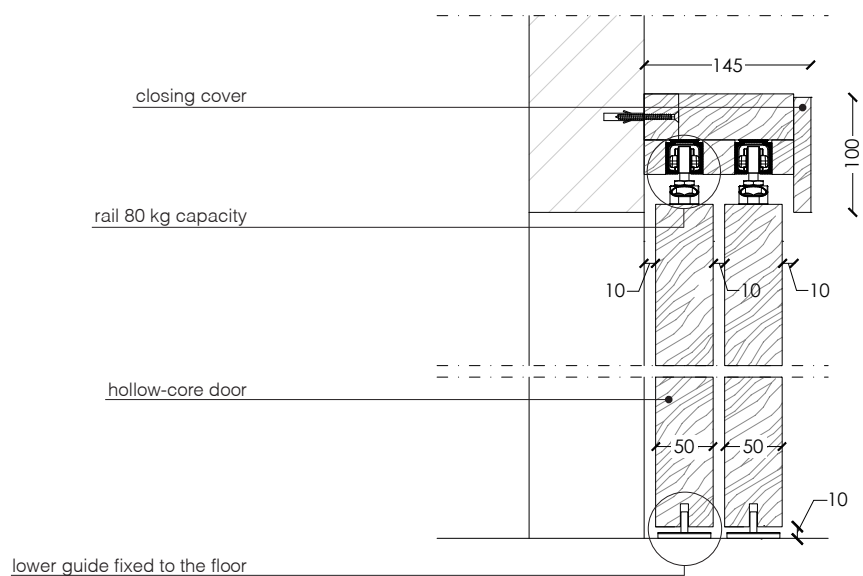

Maniglia in legno scavata nello spessore della porta e binario in alluminio nella stessa finitura della porta.

BD 16 S è disponibile anche con il pannello centrale realizzato in vetro.

La porta è inoltre disponibile nella versione porta singola o porta doppia.

vertical section

legend

A = opening width	D
C = door	D + 50 mm
D = door way	
A1 = opening width	D1
C1 = door	D1 - 4 mm
D1 = door way	
F1 = dimensions with cover	D1 + 100 mm

Dimensions in millimeters.

The right to discontinue and make changes is reserved.

_dimensions

wall installation

door section with one way rail

door section with two-way rail

Dimensions in millimeters.

The right to discontinue and make changes is reserved.

This information is based on the latest product information available at the time of printing.

_dimensions

ceiling installation

door section with one way rail

door section with two-way rail

Dimensions in millimeters.

The right to discontinue and make changes is reserved.

This information is based on the latest product information available at the time of printing.