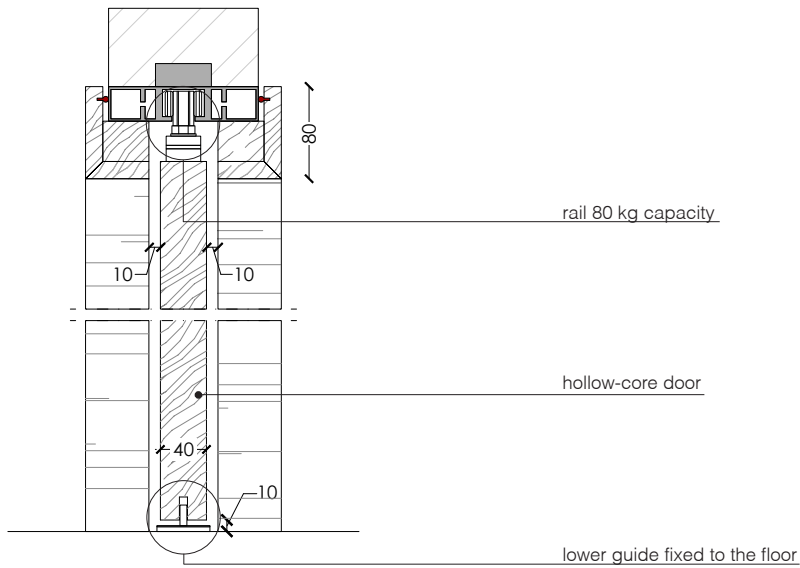

_dimensions

ceiling built-in installation with doorframe

door section for doorframe "Scigno" mod. "Base"