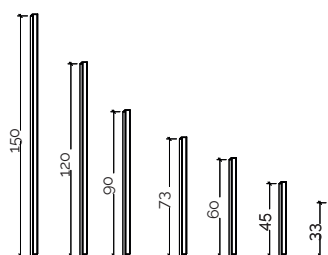

_dimensions

columns

colonne - colonnes - Säulen - колонны

handles detail

columns handles

drawers

L. 34 / 49 / 79 / 94 / 109

-Dimensions in centimeters and inches.

The right to discontinue and make changes is reserved.

This information is based on the latest product information available at the time of printing.

_dimensions

components

adjustable shelf
L. 42,5 / 57,5 / 87,5 / 102,5 / 117,5