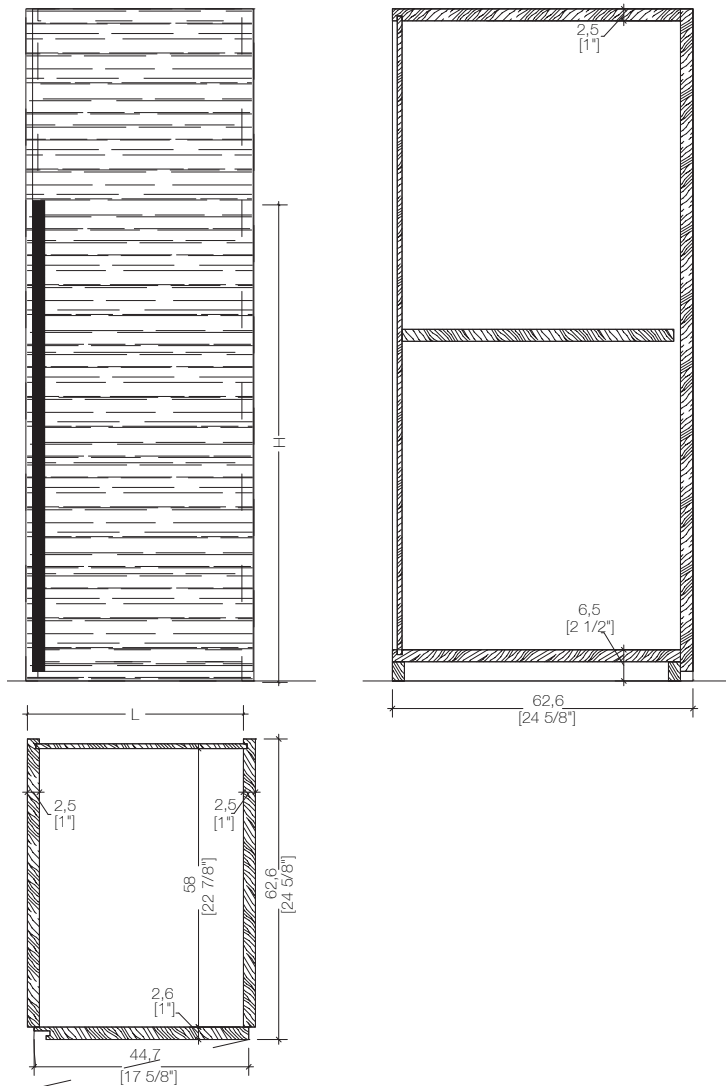

fixed shelf with led
L. 42,5 / 57,5 / 87,5 / 102,5 / 117,5

adjustable crystal shelf
L. 42,5 / 57,5 / 87,5 / 102,5 / 117,5

adjustable crystal fumé shelf
L. 42,5 / 57,5 / 87,5 / 102,5 / 117,5

hanging rails

horizontal
onda carved wood

pull down
hanging bar

-Dimensions in centimeters and inches.
The right to discontinue and make changes is reserved.
This information is based on the latest product information available at the time of printing.

_dimensions

element for hight storage unit

-Dimensions in centimeters and inches.
The right to discontinue and make changes is reserved.
This information is based on the latest product information available at the time of printing.

_dimensions

element for corner high storage unit

-Dimensions in centimeters and inches.
The right to discontinue and make changes is reserved.
This information is based on the latest product information available at the time of printing.