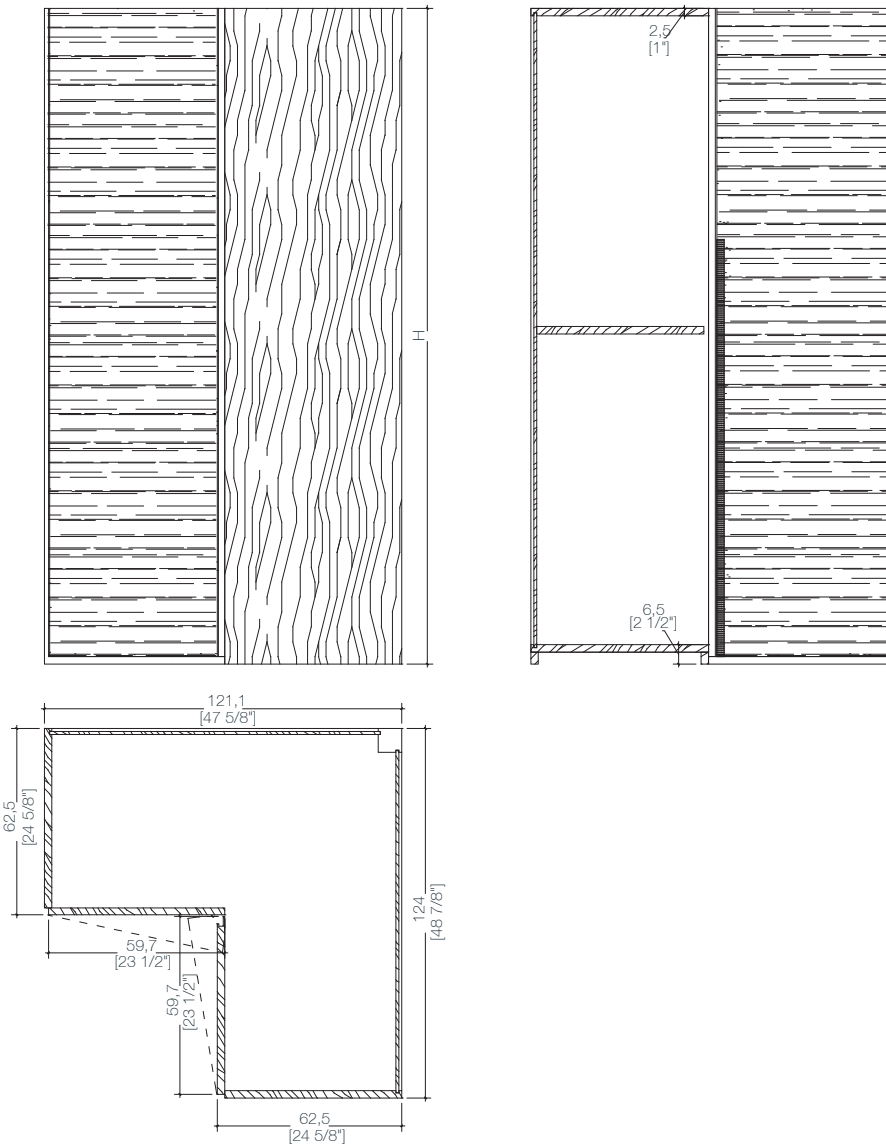

horizontal
onda carved wood

pull down
hanging bar

-Dimensions in centimeters and inches.
The right to discontinue and make changes is reserved.
This information is based on the latest product information available at the time of printing.

_dimensions

element for hight storage unit

-Dimensions in centimeters and inches.
The right to discontinue and make changes is reserved.
This information is based on the latest product information available at the time of printing.

_dimensions

element for corner high storage unit

-Dimensions in centimeters and inches.
The right to discontinue and make changes is reserved.
This information is based on the latest product information available at the time of printing.