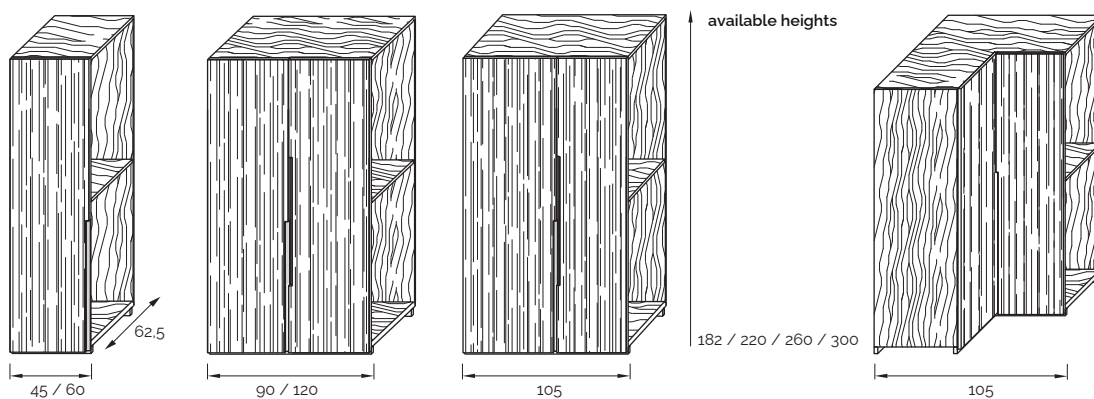

_dimensions

columns

colonne - colonnes - Säulen - колонны