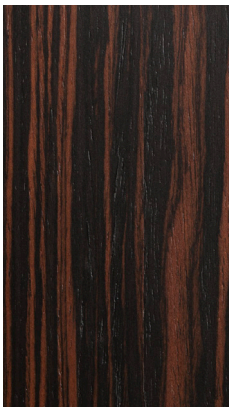

Maple, Walnut & Ebony

\_materials & finishes of the interior, the sides and the top

plain wood

Ebony

\_The finishes shown are indicative and refer to the entire production range.  
Laurameroni reserves the right to modify the range without warning.