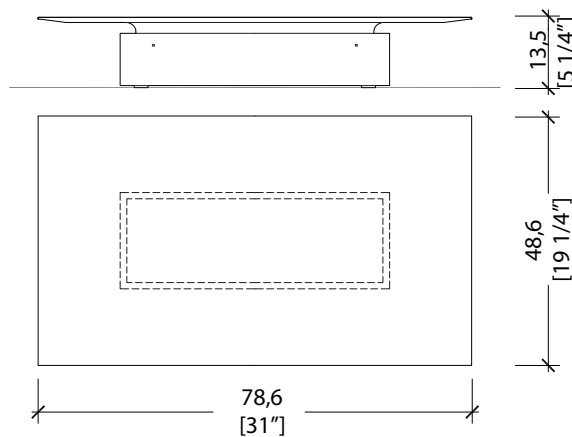

LIGHTWALL

“Elements” Collection design Mark Anderson

A series of configurable panels and modules. Only Brass finished.

BEDIF
FEREN
TBEUN
IQUE

LIGHTWALL

“Elements” Collection design Mark Anderson

Mod. A

Mod. B