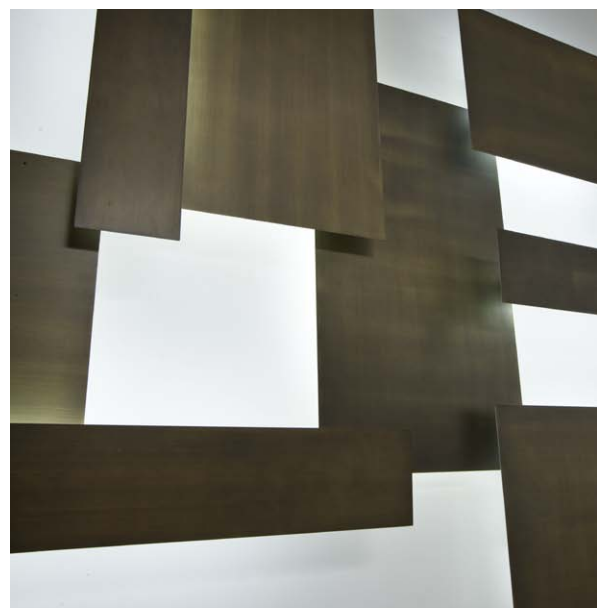

LIGHTWALL

“Elements” Collection design Mark Anderson

A series of configurable panels and modules. Only Brass finished.

BEDIF
FEREN
TBEUN
IQUE

LIGHTWALL

“Elements” Collection design Mark Anderson

Mod. A

Mod. B