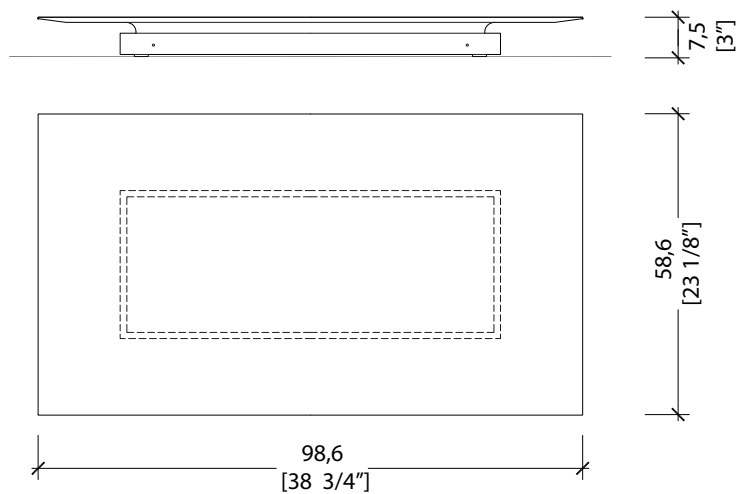

LIGHTWALL

“Elements” Collection design Mark Anderson

Mod. A

Mod. B

Mod. C

BEDIF
FEREN
TBEUN
IQUE