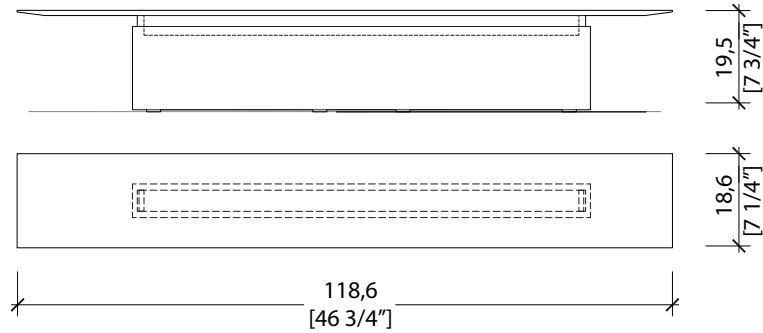

LIGHTWALL

“Elements” Collection design Mark Anderson

A series of configurable panels and modules. Only Brass finished.

BEDIF
FEREN
TBEUN
IQUE

LIGHTWALL

“Elements” Collection design Mark Anderson

Mod. A

Mod. B