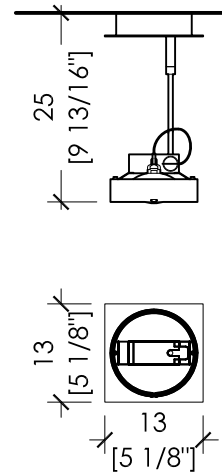

# WORK LIGHT MA 01

“Elements” Collection design Mark Anderson

Adjustable hanging spotlight in burnished brass. Halogen bulb 75W.

BEDIF  
FEREN  
TBEUN  
IQUE