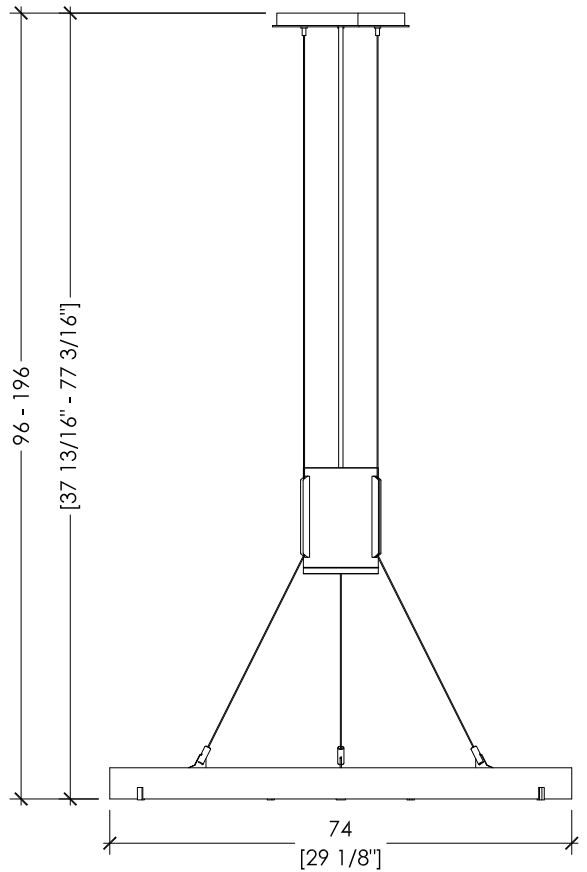

DARK LIGHT MA 10

“Elements” Collection design Mark Anderson

Hanging lamp with central lighting body, cables in steel and rings in brass. Halogen bulb PAR 75W.

BEDIF
FEREN
TBEUN
IQUE