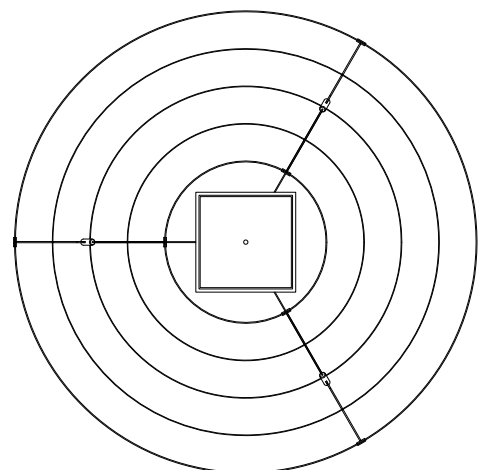

DARK LIGHT MA 10

“Elements” Collection design Mark Anderson

Hanging lamp with central lighting body, cables in steel and rings in brass. Halogen bulb PAR 75W.

BEDIF
FEREN
TBEUN
IQUE