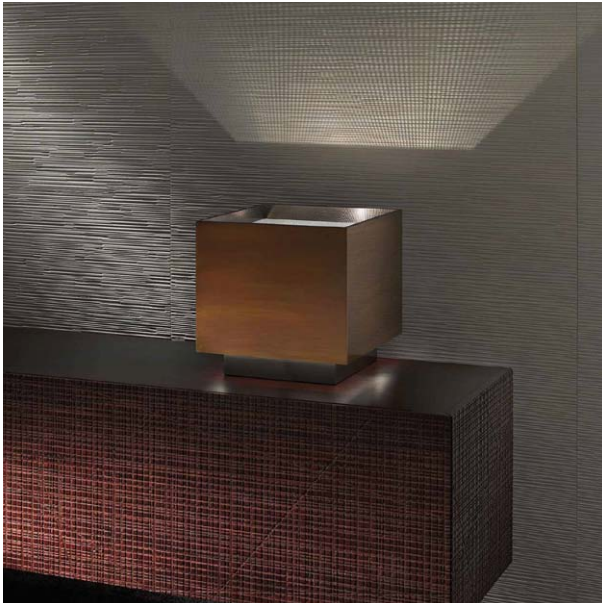

# LIGHT CUBO MA 25

“Elements” Collection design Mark Anderson

Table lamp in burnished and black nickered brass with diffuser in micro perforated stainless steel.  
Halogen lamp 75W.

BEDIF  
FEREN  
TBEUN  
IQUE