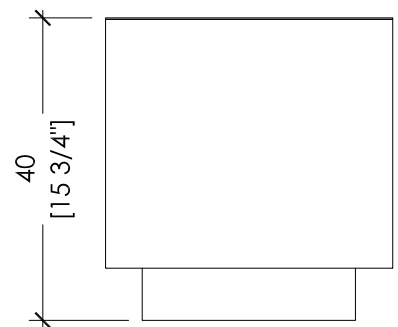

# LIGHT CUBO MA 25

“Elements” Collection design Mark Anderson

Table lamp in burnished and black nickered brass with diffuser in micro perforated stainless steel.  
Halogen lamp 75W.

BEDIF  
FEREN  
TBEUN  
IQUE