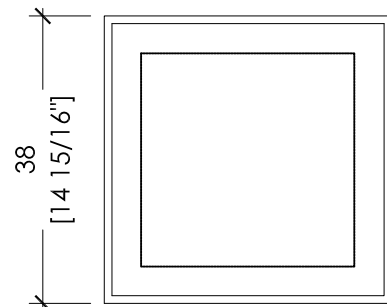

# LIGHT CUBO MA 25

“Elements” Collection design Mark Anderson

Table lamp in burnished and black nickered brass with diffuser in micro perforated stainless steel.  
Halogen lamp 75W.

BEDIF  
FEREN  
TBEUN  
IQUE