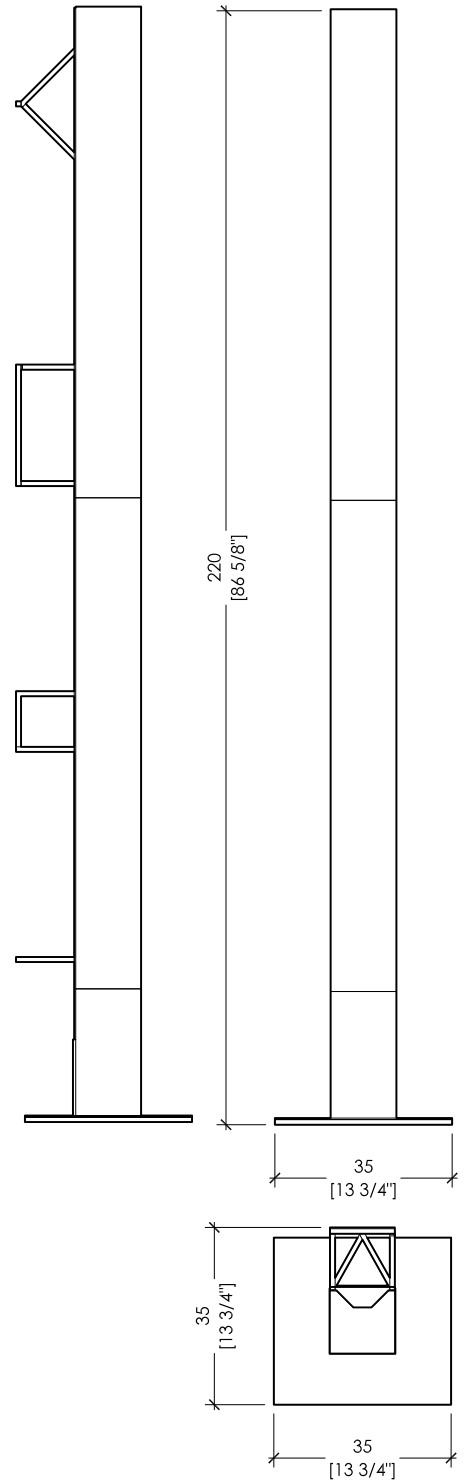

SHADOW STRUCTURE MA 30

“Elements” Collection design Mark Anderson

Floor lamp in bronzed copper with decorative elements in brass satin, regulation of luminous intensity, nr. 1 led light and nr. 2 fluorescent bulbs 21W.