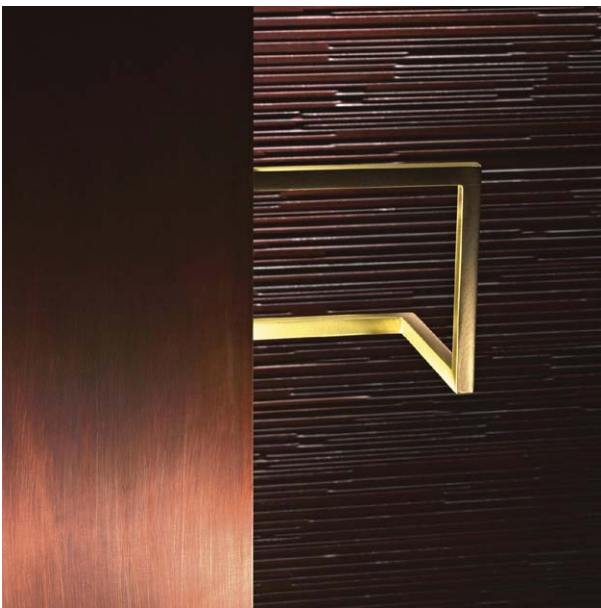

SHADOW STRUCTURE MA 30

“Elements” Collection design Mark Anderson

Floor lamp in bronzed copper with decorative elements in brass satin, regulation of luminous intensity, nr. 1 led light and nr. 2 fluorescent bulbs 21W.