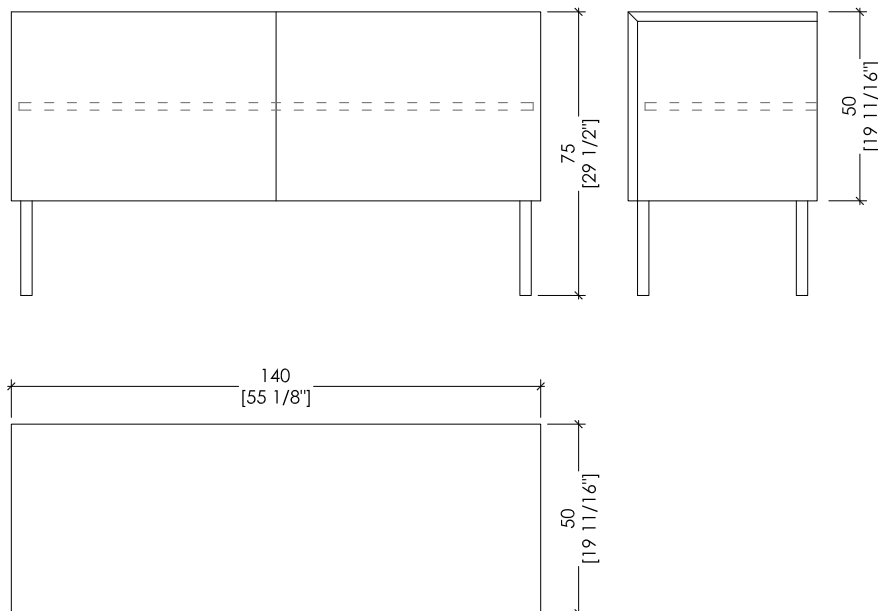

CREDENZA MANDALA - LIMITED EDITION

“Intarsia” Collection design Jorrit Tornquist

The “Intarsia” sideboards have two doors with a pressure opening mechanism and an internal shelf. The base is made of brushed metal and can be adjusted to the floor and the sideboard for perfect alignment of the inlay.