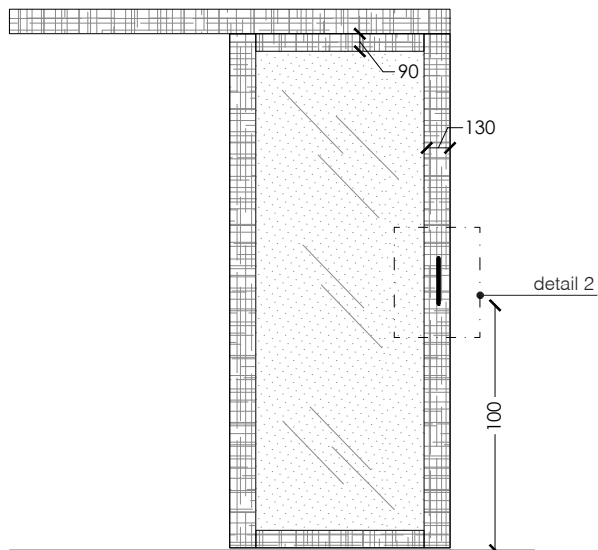

_details

handle hollowed out in the door thickness with glass middle panel