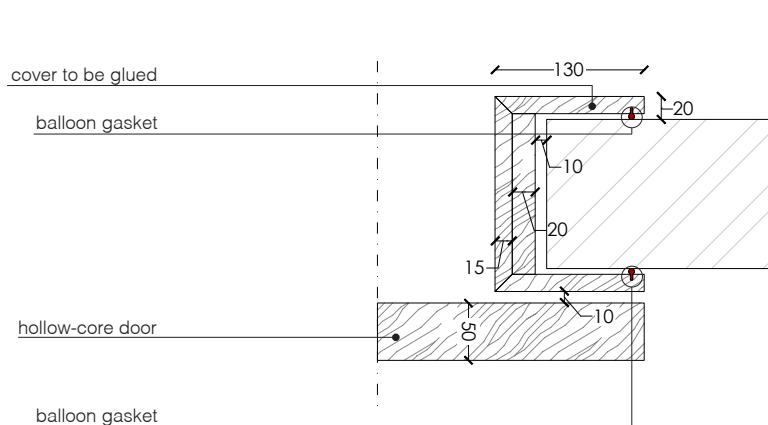

_dimensions

ceiling installation

door section with one way rail

door section with two-way rail

Dimensions in millimeters.

The right to discontinue and make changes is reserved.

This information is based on the latest product information available at the time of printing.

_dimensions

ceiling built-in installation

door section with one way rail

door section with two-way rail

_Dimensions in millimeters.

The right to discontinue and make changes is reserved.

This information is based on the latest product information available at the time of printing.

dimensions

ceiling built-in installation with doorframe

door section for doorframe "Scigno" mod. "Base"

door section for doorframe "Eclisse" mod. "Unico"

Dimensions in millimeters.

The right to discontinue and make changes is reserved.

This information is based on the latest product information available at the time of printing.

_dimensions

wall installation with doorframe

door section with one way rail

door section with two-way rail

_Dimensions in millimeters.