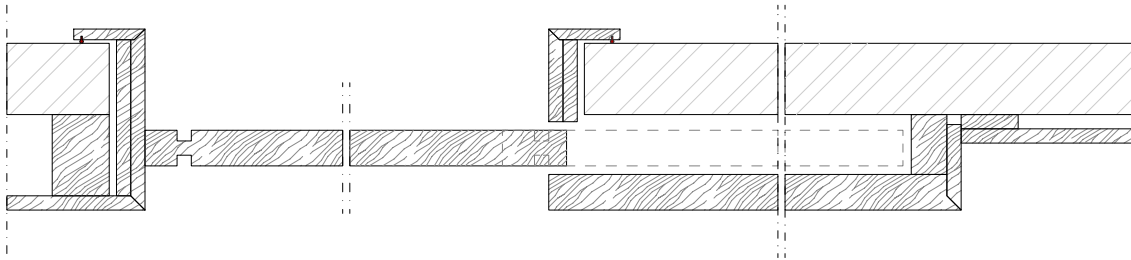

special case

"pocket" sliding door with wall panels and doorframe

single sliding door