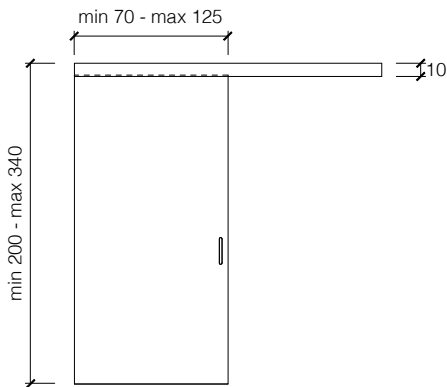

Maniglia in legno scavata nello spessore della porta e binario in alluminio nella stessa finitura della porta.

BD 16 SM è disponibile anche con il pannello centrale realizzato in vetro.

La porta è inoltre disponibile nella versione porta singola o porta doppia.

_range

BD 16 SM sliding door - porta scorrevole
porte coulissante - Schiebetür - раздвижная дверь

_dimensional limits

single sliding door

symmetrical double sliding door

Dimensions in centimeters.

The right to discontinue and make changes is reserved.

_dimensional limits

single sliding door

symmetrical double sliding door

Dimensions in centimeters.

The right to discontinue and make changes is reserved.

This information is based on the latest product information available at the time of printing.

_dimensions

wall installation

door section with one way rail

door section with two-way rail

Dimensions in millimeters.

The right to discontinue and make changes is reserved.

This information is based on the latest product information available at the time of printing.