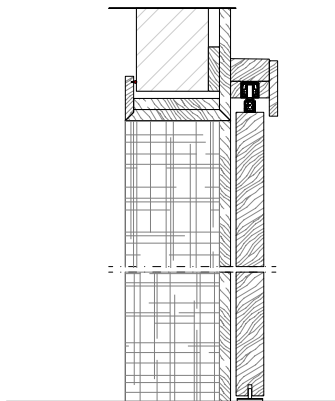

Maxima sliding door - Maxima collection

design Bartoli Design

— Wooden sliding door available in all woods of the collection, with Maxima carving on both sides.

Wooden handle hollowed out in the door thickness and aluminium rail covered in the same finish as the door.

Maniglia in legno scavata nello spessore della porta e binario in alluminio nella stessa finitura della porta.

BD 16 SM è disponibile anche con il pannello centrale realizzato in vetro.

La porta è inoltre disponibile nella versione porta singola o porta doppia.

This information is based on the latest product information available at the time of printing.

_dimensions

wall installation with doorframe

door section with one way rail

door section with two-way rail

_Dimensions in millimeters.

single sliding door

double sliding door

vertical section

_Dimensions in millimeters.

The right to discontinue and make changes is reserved.

This information is based on the latest product information available at the time of printing.