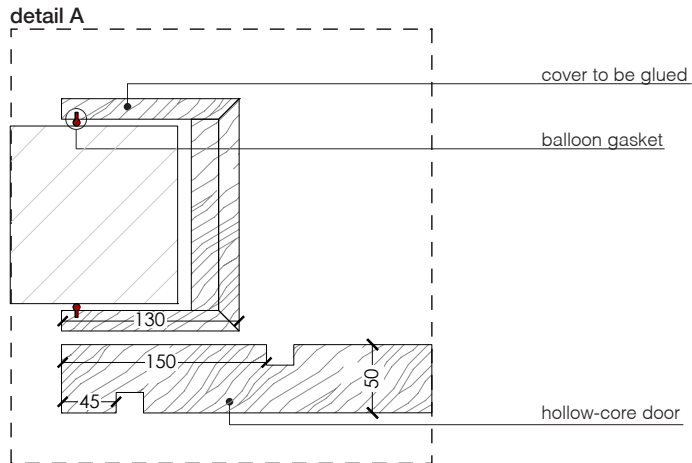

_details

Dimensions in millimeters.

The right to discontinue and make changes is reserved.

This information is based on the latest product information available at the time of printing.