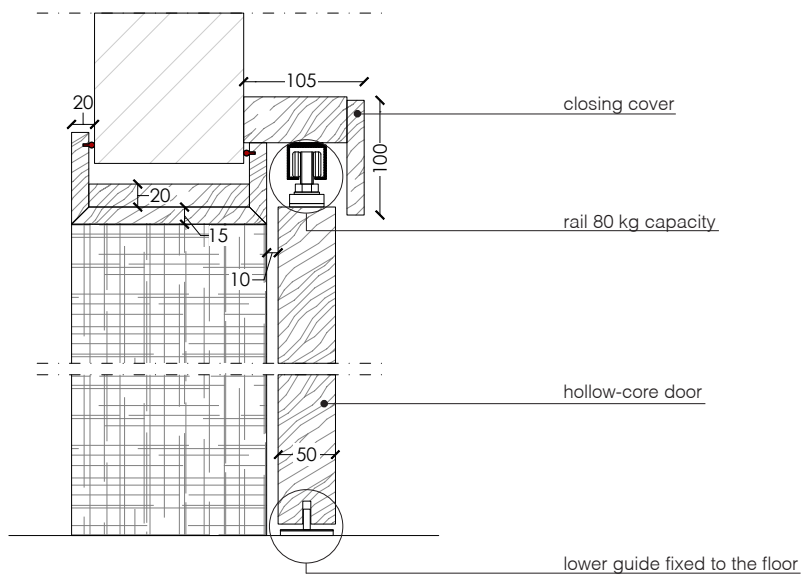

_dimensions

ceiling installation

door section with one way rail

door section with two-way rail

Dimensions in millimeters.

The right to discontinue and make changes is reserved.

This information is based on the latest product information available at the time of printing.

_dimensions

ceiling built-in installation

door section with one way rail

door section with two-way rail

_Dimensions in millimeters.

The right to discontinue and make changes is reserved.

This information is based on the latest product information available at the time of printing.

dimensions

ceiling built-in installation with doorframe

door section for doorframe "Scigno" mod. "Base"

door section for doorframe "Eclisse" mod. "Unico"

Dimensions in millimeters.

The right to discontinue and make changes is reserved.

This information is based on the latest product information available at the time of printing.

_dimensions

wall installation with doorframe

door section with one way rail

door section with two-way rail

_Dimensions in millimeters.