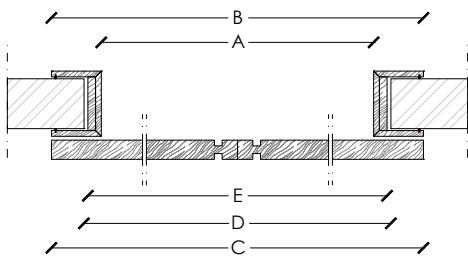

_dimensional limits

single sliding door

symmetrical double sliding door

Dimensions in centimeters.

The right to discontinue and make changes is reserved.

This information is based on the latest product information available at the time of printing.

_details

handle hollowed out in the door thickness with glass middle panel

detail 2

door section

_Dimensions in millimeters.

The right to discontinue and make changes is reserved.

This information is based on the latest product information available at the time of printing.

_dimensions

single sliding door with doorframe
door aligned with the covers

double sliding door with doorframe
door aligned with the covers

single sliding door without doorframe

double sliding door without doorframe

vertical section

legend

A = opening width	D - 90 mm
B = covering dimensions	D + 260 mm
C = door	D + 260 mm
D = door way	
E = doorframe dimensions	D - 20 mm
A1 = opening width	D1 - 53 mm
B1 = covering dimensions	D1 + 27 mm
C1 = door	D1 - 48 mm
D1 = door way	
E1 = doorframe dimensions	D1 - 18 mm
F1 = dimensions with cover	D1 + 55 mm