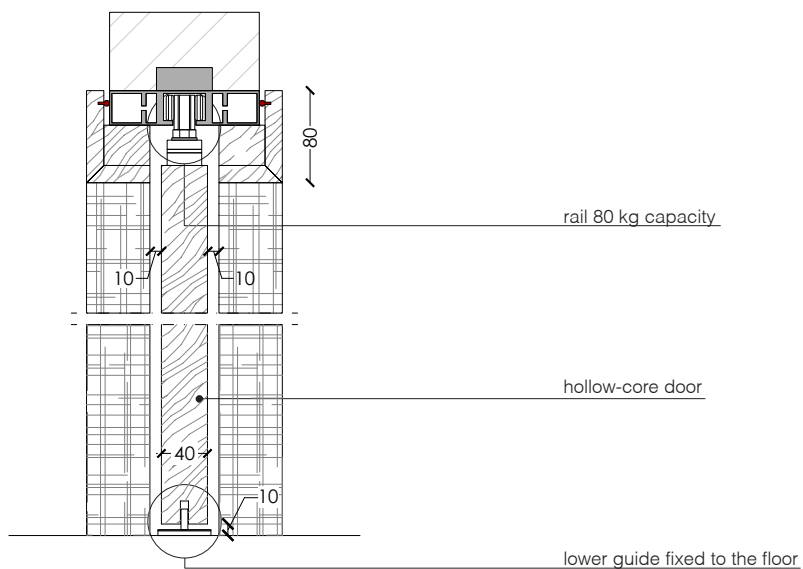

dimensions

ceiling built-in installation with doorframe

door section for doorframe "Scigno" mod. "Base"