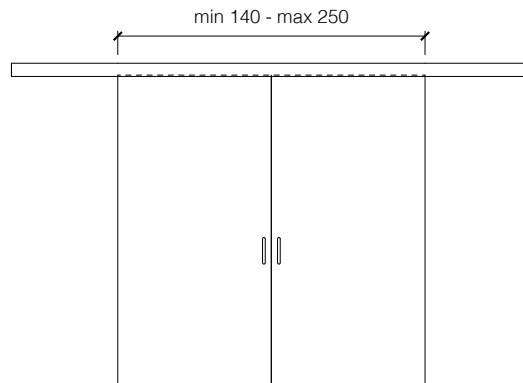

_range

BD 16 SM sliding door - porta scorrevole
porte coulissante - Schiebetür - раздвижная дверь

_dimensional limits

single sliding door

symmetrical double sliding door

Dimensions in centimeters.

The right to discontinue and make changes is reserved.

_dimensional limits

single sliding door

symmetrical double sliding door

Dimensions in centimeters.

The right to discontinue and make changes is reserved.

This information is based on the latest product information available at the time of printing.