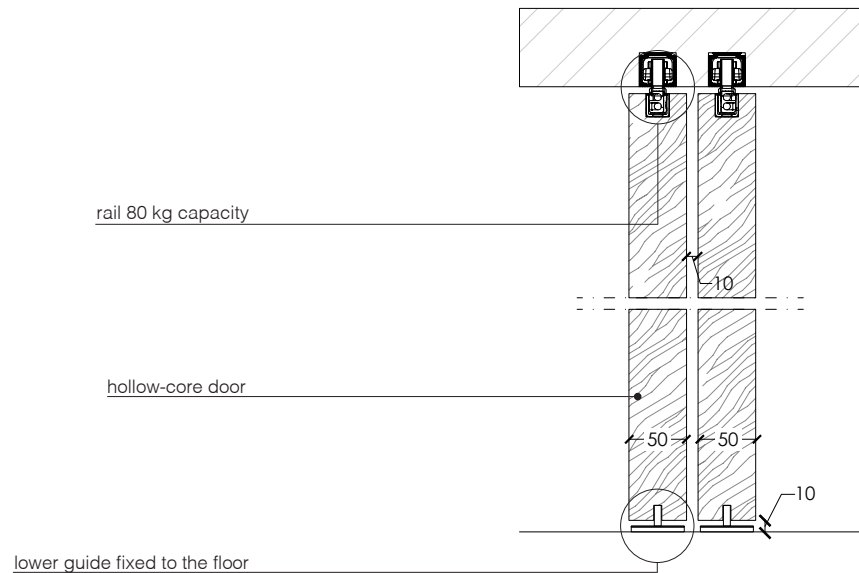

_dimensions

wall installation

door section with one way rail

door section with two-way rail

Dimensions in millimeters.

The right to discontinue and make changes is reserved.

This information is based on the latest product information available at the time of printing.

_dimensions

ceiling installation

door section with one way rail

door section with two-way rail

Dimensions in millimeters.

The right to discontinue and make changes is reserved.

This information is based on the latest product information available at the time of printing.

_dimensions

ceiling built-in installation

door section with one way rail

door section with two-way rail

_Dimensions in millimeters.

The right to discontinue and make changes is reserved.

This information is based on the latest product information available at the time of printing.