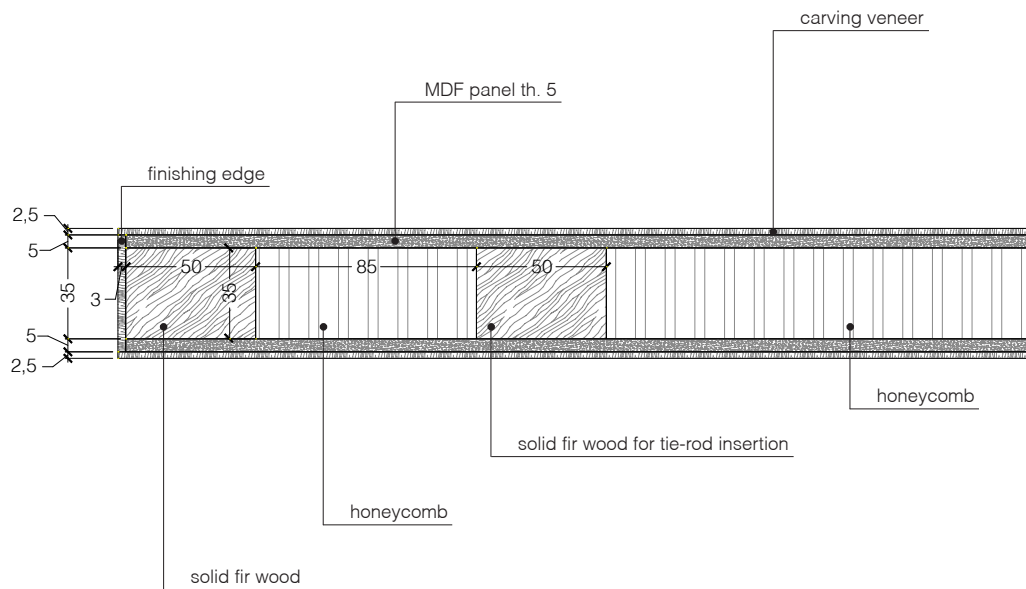

Maniglia in legno scavata nello spessore della porta e binario in alluminio nella stessa finitura della porta.

BD 16 SM è disponibile anche con il pannello centrale realizzato in vetro.

La porta è inoltre disponibile nella versione porta singola o porta doppia.

single sliding door

double sliding door

vertical section

_Dimensions in millimeters.

The right to discontinue and make changes is reserved.

This information is based on the latest product information available at the time of printing.

special case

"pocket" sliding door with wall panels and doorframe

single sliding door

vertical section

Dimensions in millimeters.

The right to discontinue and make changes is reserved.

This information is based on the latest product information available at the time of printing.

_details
section of the door

Dimensions in millimeters.
The right to discontinue and make changes is reserved.
This information is based on the latest product information available at the time of printing.