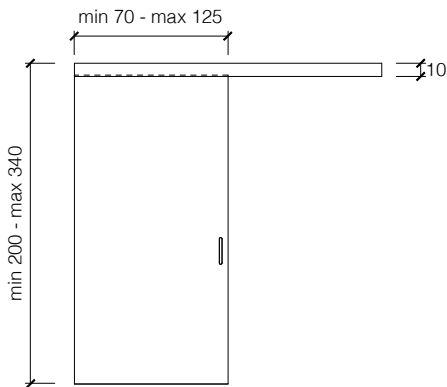

Maniglia in legno scavata nello spessore della porta e binario in alluminio nella stessa finitura della porta.

BD 16 SM è disponibile anche con il pannello centrale realizzato in vetro.

La porta è inoltre disponibile nella versione porta singola o porta doppia.

_range

BD 16 SM sliding door - porta scorrevole
porte coulissante - Schiebetür - раздвижная дверь

_dimensional limits

single sliding door

symmetrical double sliding door

Dimensions in centimeters.

The right to discontinue and make changes is reserved.

_dimensional limits

single sliding door

symmetrical double sliding door

Dimensions in centimeters.

The right to discontinue and make changes is reserved.

This information is based on the latest product information available at the time of printing.

_dimensions

wall installation

door section with one way rail

door section with two-way rail

Dimensions in millimeters.

The right to discontinue and make changes is reserved.

This information is based on the latest product information available at the time of printing.