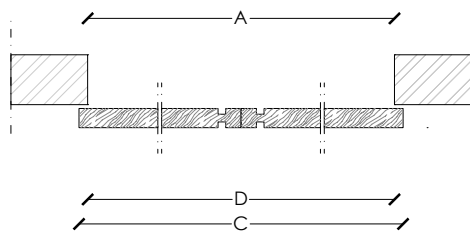

_dimensions

single sliding door with doorframe
door aligned with the covers

double sliding door with doorframe
door aligned with the covers

single sliding door without doorframe

double sliding door without doorframe

vertical section

legend

A = opening width	D - 90 mm
B = covering dimensions	D + 260 mm
C = door	D + 260 mm
D = door way	
E = doorframe dimensions	D - 20 mm
A1 = opening width	D1 - 53 mm
B1 = covering dimensions	D1 + 27 mm
C1 = door	D1 - 48 mm
D1 = door way	
E1 = doorframe dimensions	D1 - 18 mm
F1 = dimensions with cover	D1 + 55 mm

vertical section

legend

A = opening width	D
C = door	D + 50 mm
D = door way	
A1 = opening width	D1
C1 = door	D1 - 4 mm
D1 = door way	
F1 = dimensions with cover	D1 + 100 mm

Dimensions in millimeters.

The right to discontinue and make changes is reserved.