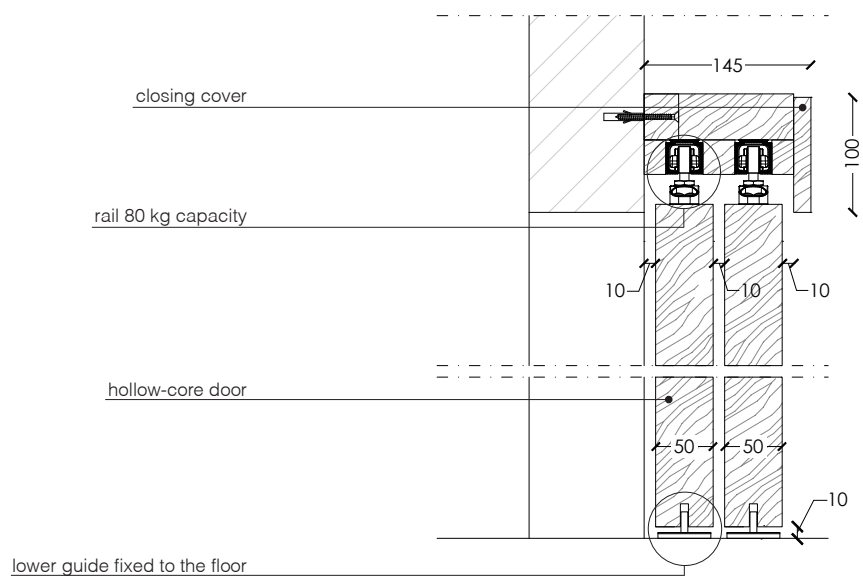

vertical section

legend

A = opening width	D
C = door	D + 50 mm
D = door way	
A1 = opening width	D1
C1 = door	D1 - 4 mm
D1 = door way	
F1 = dimensions with cover	D1 + 100 mm

Dimensions in millimeters.

The right to discontinue and make changes is reserved.

This information is based on the latest product information available at the time of printing.

_details

Dimensions in millimeters.

The right to discontinue and make changes is reserved.

This information is based on the latest product information available at the time of printing.

_dimensions

wall installation

door section with one way rail

door section with two-way rail

Dimensions in millimeters.

The right to discontinue and make changes is reserved.

This information is based on the latest product information available at the time of printing.

_dimensions

ceiling installation

door section with one way rail

door section with two-way rail

Dimensions in millimeters.

The right to discontinue and make changes is reserved.

This information is based on the latest product information available at the time of printing.