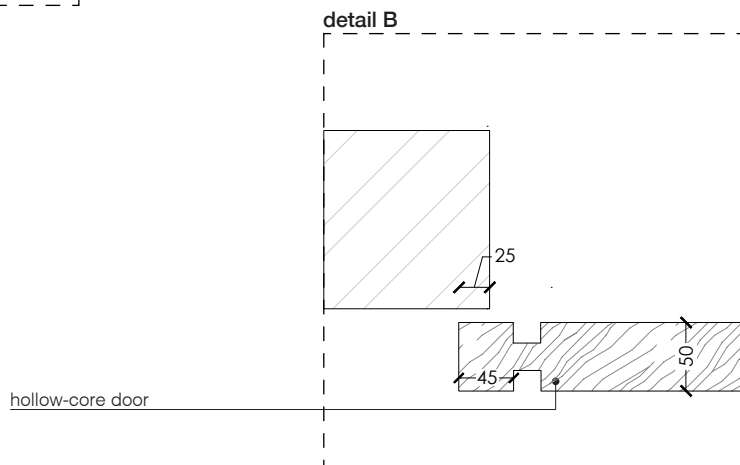

_details

Dimensions in millimeters.

The right to discontinue and make changes is reserved.

This information is based on the latest product information available at the time of printing.