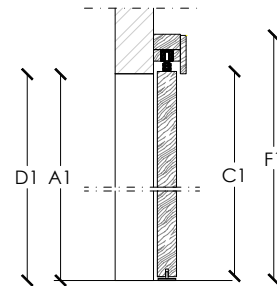

_dimensional limits

single sliding door

symmetrical double sliding door

Dimensions in centimeters.

The right to discontinue and make changes is reserved.

This information is based on the latest product information available at the time of printing.

_dimensions

single sliding door with doorframe
door aligned with the covers

double sliding door with doorframe
door aligned with the covers

single sliding door without doorframe

double sliding door without doorframe

vertical section

legend

A = opening width	D - 90 mm
B = covering dimensions	D + 260 mm
C = door	D + 260 mm
D = door way	
E = doorframe dimensions	D - 20 mm
A1 = opening width	D1 - 53 mm
B1 = covering dimensions	D1 + 27 mm
C1 = door	D1 - 48 mm
D1 = door way	
E1 = doorframe dimensions	D1 - 18 mm
F1 = dimensions with cover	D1 + 55 mm

vertical section

legend

A = opening width	D
C = door	D + 50 mm
D = door way	
A1 = opening width	D1
C1 = door	D1 - 4 mm
D1 = door way	
F1 = dimensions with cover	D1 + 100 mm

Dimensions in millimeters.

The right to discontinue and make changes is reserved.