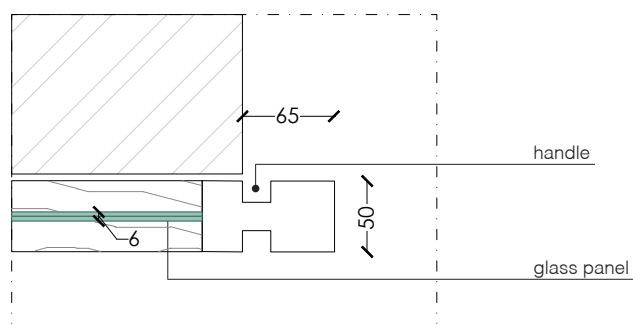

_dimensional limits

single sliding door

symmetrical double sliding door

Dimensions in centimeters.

The right to discontinue and make changes is reserved.

This information is based on the latest product information available at the time of printing.

_details

handle hollowed out in the door thickness with glass middle panel

detail 2

door section

_Dimensions in millimeters.

The right to discontinue and make changes is reserved.

This information is based on the latest product information available at the time of printing.

_dimensions

single sliding door with doorframe
door aligned with the covers

double sliding door with doorframe
door aligned with the covers

single sliding door without doorframe

double sliding door without doorframe

vertical section

legend

A = opening width	D - 90 mm
B = covering dimensions	D + 260 mm
C = door	D + 260 mm
D = door way	
E = doorframe dimensions	D - 20 mm
A1 = opening width	D1 - 53 mm
B1 = covering dimensions	D1 + 27 mm
C1 = door	D1 - 48 mm
D1 = door way	
E1 = doorframe dimensions	D1 - 18 mm
F1 = dimensions with cover	D1 + 55 mm