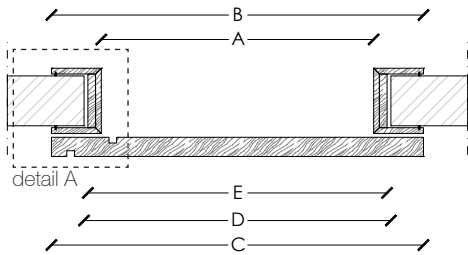

_dimensional limits

single sliding door

symmetrical double sliding door

Dimensions in centimeters.

The right to discontinue and make changes is reserved.

This information is based on the latest product information available at the time of printing.

_details

handle hollowed out in the door thickness with glass middle panel

detail 2

door section

_Dimensions in millimeters.

The right to discontinue and make changes is reserved.

This information is based on the latest product information available at the time of printing.

_dimensions

single sliding door with doorframe
door aligned with the covers

double sliding door with doorframe
door aligned with the covers

single sliding door without doorframe

double sliding door without doorframe

vertical section

legend

A = opening width	D - 90 mm
B = covering dimensions	D + 260 mm
C = door	D + 260 mm
D = door way	
E = doorframe dimensions	D - 20 mm
A1 = opening width	D1 - 53 mm
B1 = covering dimensions	D1 + 27 mm
C1 = door	D1 - 48 mm
D1 = door way	
E1 = doorframe dimensions	D1 - 18 mm
F1 = dimensions with cover	D1 + 55 mm