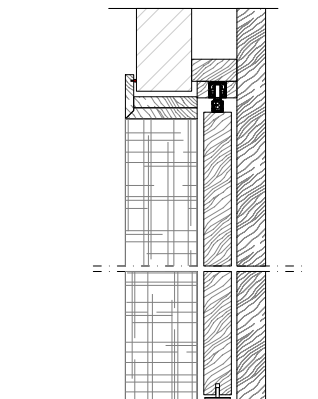

Maniglia in legno scavata nello spessore della porta e binario in alluminio nella stessa finitura della porta.

BD 16 SM è disponibile anche con il pannello centrale realizzato in vetro.

La porta è inoltre disponibile nella versione porta singola o porta doppia.

This information is based on the latest product information available at the time of printing.

_dimensions

wall installation with doorframe

door section with one way rail

door section with two-way rail

_Dimensions in millimeters.

single sliding door

double sliding door

vertical section

_Dimensions in millimeters.

The right to discontinue and make changes is reserved.

This information is based on the latest product information available at the time of printing.

special case

"pocket" sliding door with wall panels and doorframe

single sliding door

vertical section

Dimensions in millimeters.

The right to discontinue and make changes is reserved.

This information is based on the latest product information available at the time of printing.