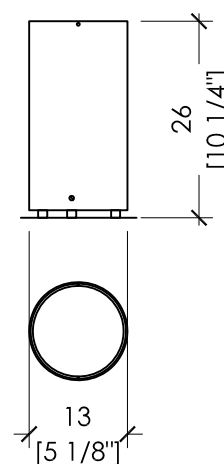

TUBO TAVOLO MF 35

“Elements” Collection design Mickael Fabris

Table lamp in brushed brass with adjustable ring. Ball halogen bulb 60W.

BEDIF
FEREN
TBEUN
IQUE