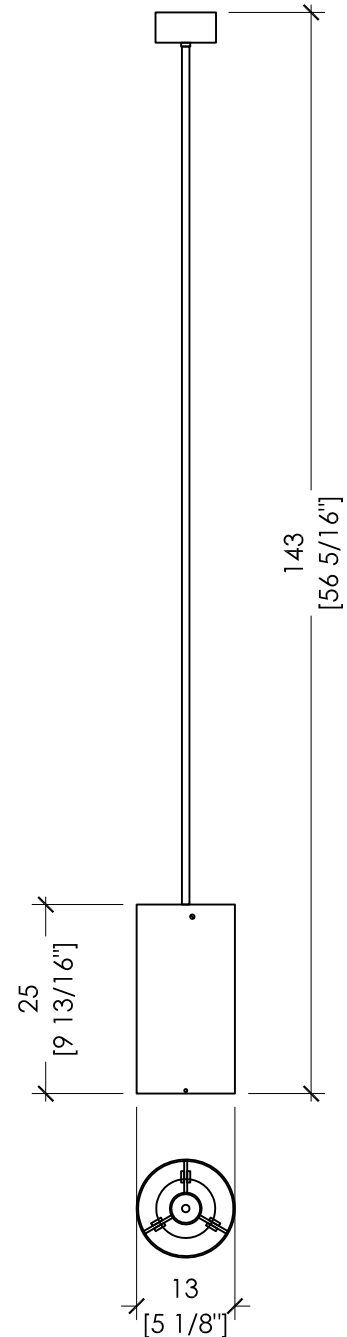

# TUBO SOSPENSIONE MF 40

“Elements” Collection design Mickael Fabris

Hanging lamp in brushed brass with adjustable ring. Ball halogen bulb 60W.

BEDIF  
FEREN  
TBEUN  
IQUE