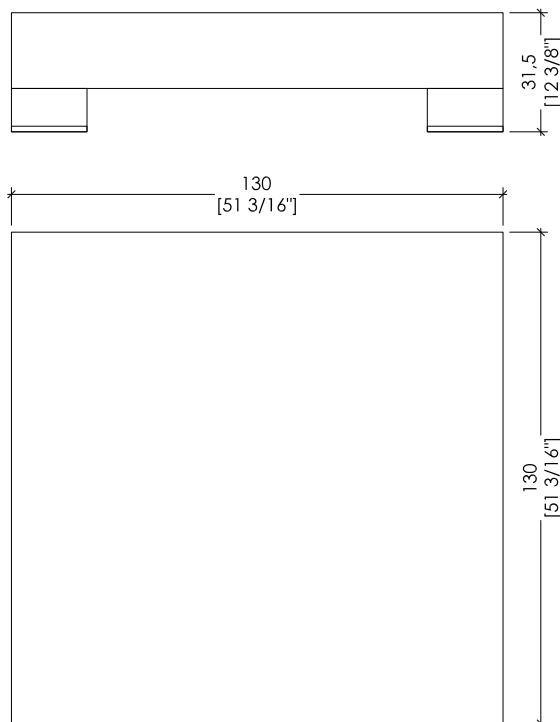

# TAVOLO BASSO ML 07

“Sculture” Collection design Leone & Mazzari

Low, square table made in all sample woods and matte brushed lacquering, made to measure production.

Laccato / Lacquered

BEDIF  
FEREN  
TBEUN  
IQUE