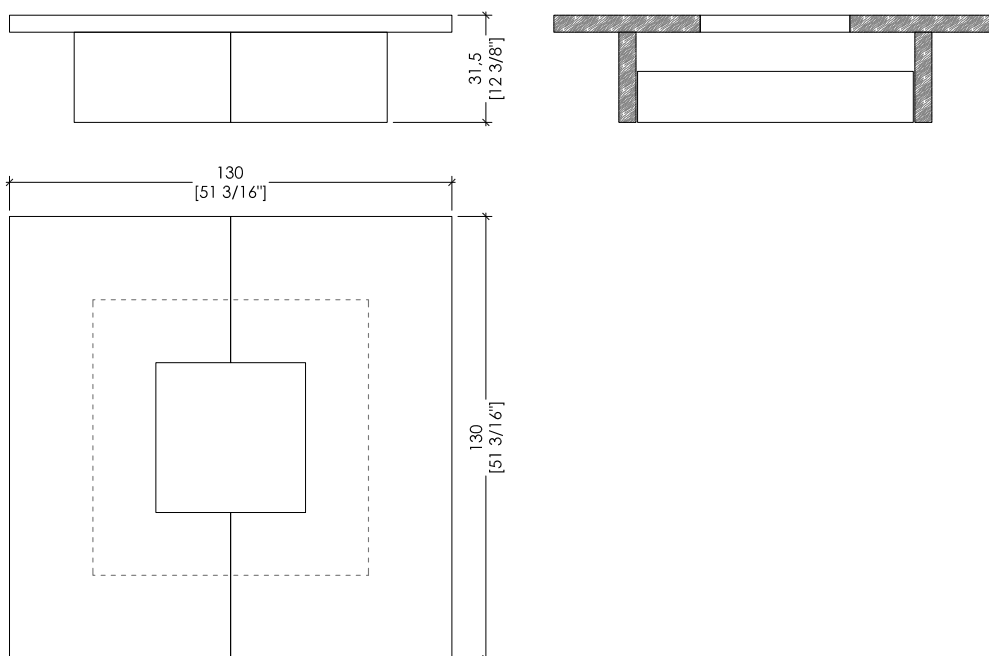

# TAVOLO BASSO ML 08

“Sculture” Collection design Leone & Mazzari

Low wooden table composed of three separate elements, produced in all sample woods and matte brushed lacquering.

Palissandro / Rosewood

BEDIF  
FEREN  
TBEUN  
IQUE