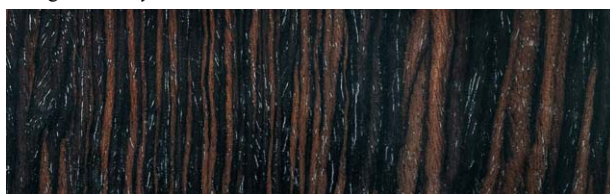

# TAVOLO BASSO ML 08

“Sculpture” Collection design Leone & Mazzari

Low wooden table composed of three separate elements, produced in all sample woods and matte brushed lacquering.

Acero / *Maple*

Teak / *Teak*

Ciliegio / *Cherrywood*

Wengè / *Wenge*

Ebano / *Ebony*

Zebrano / *Zebrano*

Noce / *Walnut*

Palissandro / *Rosewood*

Rovere / *Oak*

BEDIF  
FEREN  
TBEUN  
IQUE