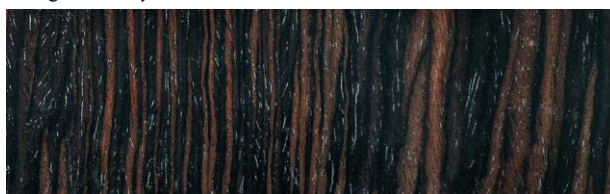

Sideboard in wood with 2 external drawers + 1 big drawer and 1 drawer inside.
Available in all the sample woods and mat satin lacquering.

Acero / *Maple*

Teak / *Teak*

Ciliegio / *Cherrywood*

Wengè / *Wenge*

Ebano / *Ebony*

Zebrano / *Zebrano*

Noce / *Walnut*

Palissandro / *Rosewood*

Rovere / *Oak*