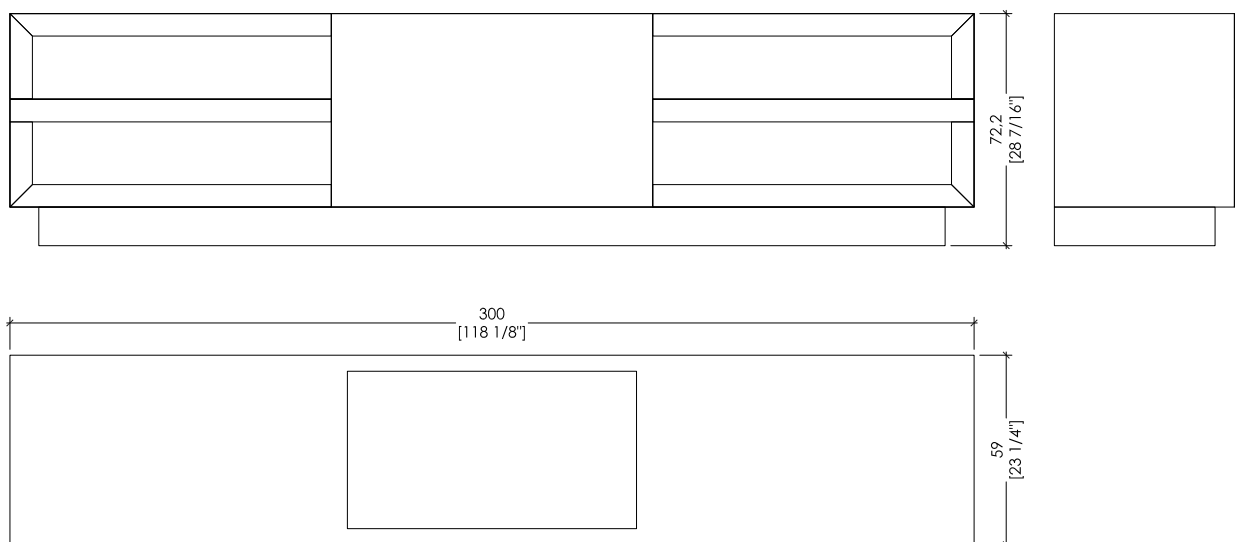

CREDENZA ML 21

“Sculpture” Collection design Leone & Mazzari

Sideboard in wood with 2 external drawers + 1 big drawer and 1 drawer inside.
Available in all the sample woods and mat satin lacquering.

Laccata / Lacquered

CREDENZA ML 23

“Sculpture” Collection design Leone & Mazzari

Sideboard in wood with 2 external drawers + 1 big drawer and 1 drawer inside.
Available in all the sample woods and mat satin lacquering.

Palissandro / Rosewood