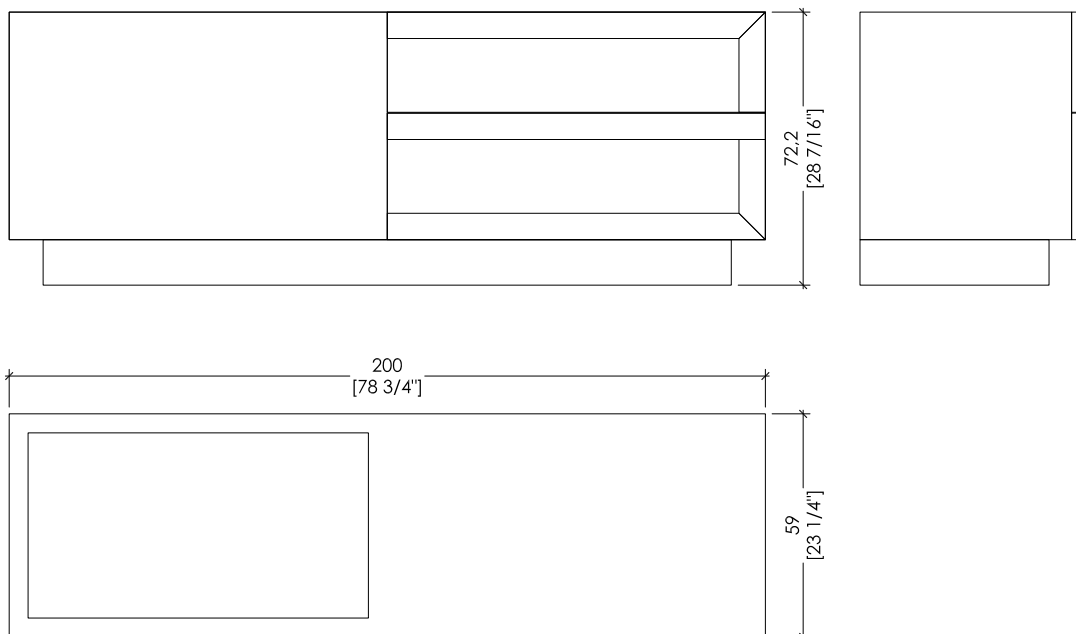

CREDENZA ML 21

“Sculpture” Collection design Leone & Mazzari

Sideboard in wood with 2 external drawers + 1 big drawer and 1 drawer inside.
Available in all the sample woods and mat satin lacquering.

Laccata / Lacquered

CREDENZA ML 23

“Sculpture” Collection design Leone & Mazzari

Sideboard in wood with 2 external drawers + 1 big drawer and 1 drawer inside.
Available in all the sample woods and mat satin lacquering.

Palissandro / Rosewood