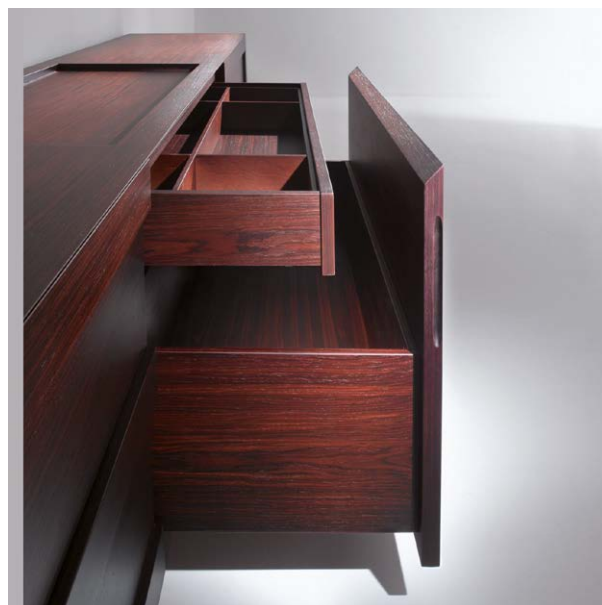

CREDENZA ML 21

“Sculpture” Collection design Leone & Mazzari

Sideboard in wood with 2 external drawers + 1 big drawer and 1 drawer inside.
Available in all the sample woods and mat satin lacquering.

Laccata / Lacquered

CREDENZA ML 23

“Sculpture” Collection design Leone & Mazzari

Sideboard in wood with 2 external drawers + 1 big drawer and 1 drawer inside.
Available in all the sample woods and mat satin lacquering.

Palissandro / Rosewood

Sideboard in wood with 2 external drawers + 1 big drawer and 1 drawer inside.
Available in all the sample woods and mat satin lacquering.

Acero / *Maple*

Teak / *Teak*

Ciliegio / *Cherrywood*

Wengè / *Wenge*