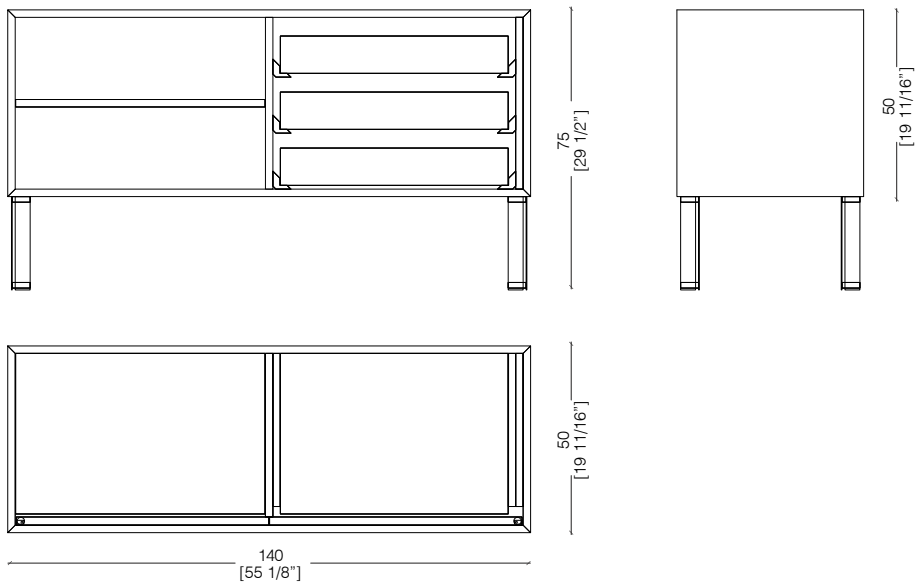

**BEDIF
FEREN
TBEUN
IQUE**