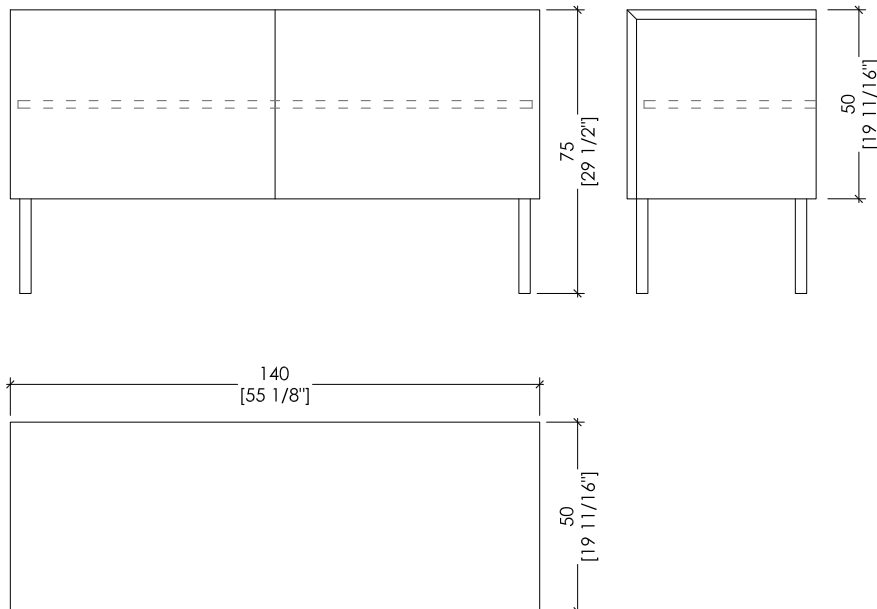

CREDENZA

QUADRATINI MAGICI - LIMITED EDITION

“Intarsia” Collection design Aoi Hubert Kono

The “Intarsia” sideboards have two doors with a pressure opening mechanism and an internal shelf. The base is made of brushed metal and can be adjusted to the floor and the sideboard for perfect alignment of the inlay.