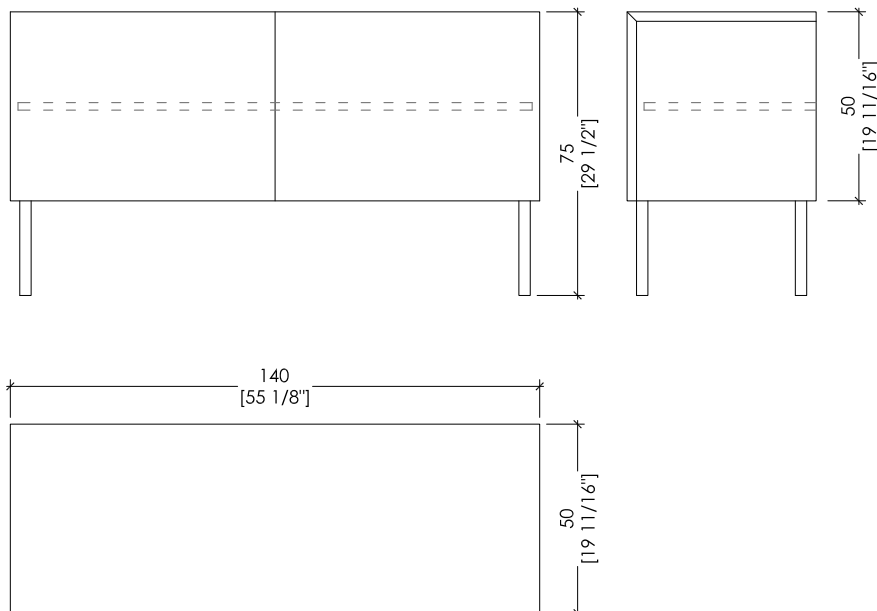

CREDENZA R.T.H. 2 - LIMITED EDITION

“Intarsia” Collection design Robert e Trix Haussmann

The “Intarsia” sideboards have two doors with a pressure opening mechanism and an internal shelf. The base is made of brushed metal and can be adjusted to the floor and the sideboard for perfect alignment of the inlay.