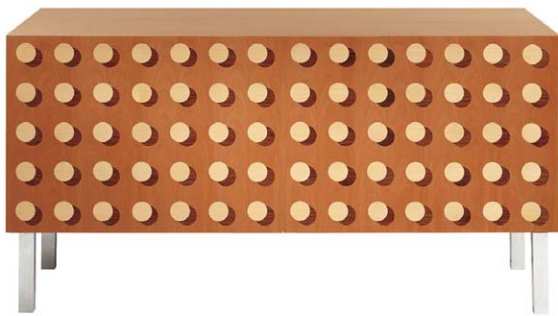

CREDENZA R.T.H. 2 - LIMITED EDITION

“Intarsia” Collection design Robert e Trix Haussmann

The “Intarsia” sideboards have two doors with a pressure opening mechanism and an internal shelf. The base is made of brushed metal and can be adjusted to the floor and the sideboard for perfect alignment of the inlay.