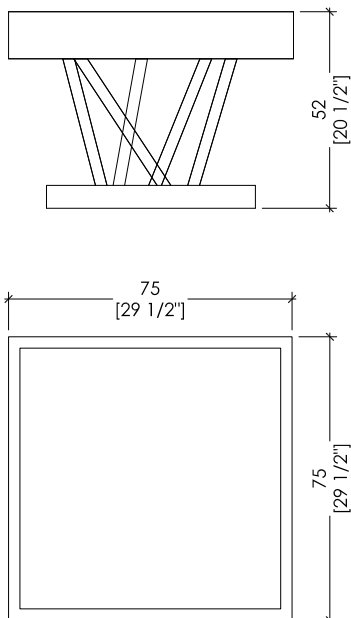

# TAVOLO BASSO SA 04

“Sottsass” Collection design Sottsass Associati

Low table with polished steel base, Maplewood drawer painted with yellow aniline and extra-clear crystal top.

Acciaio lucido / Polished steel