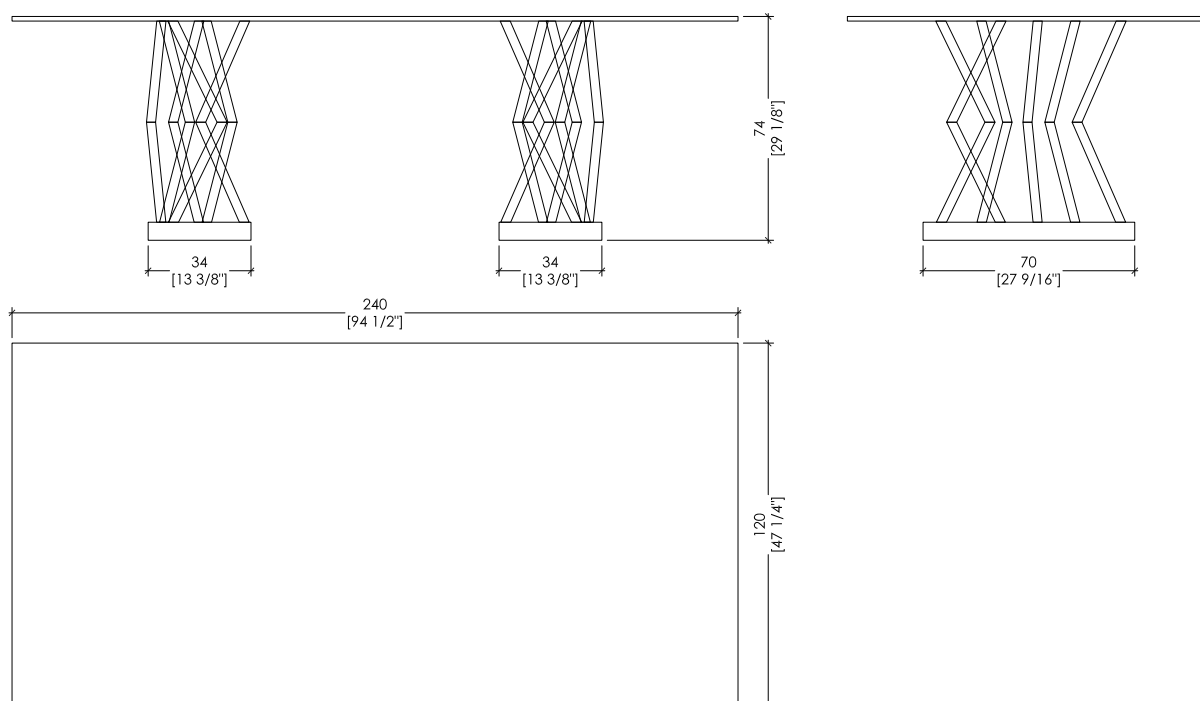

TAVOLO SA 07

“Sottsass” Collection design Sottsass Associati

Table with polished steel base and top in ultra-clear transparent glass th. 15 mm.

Acciaio lucido / Polished steel

BEDIF
FEREN
TBEUN
IQUE

Disponibile in altre finiture e dimensioni / Available in other finishes and sizes