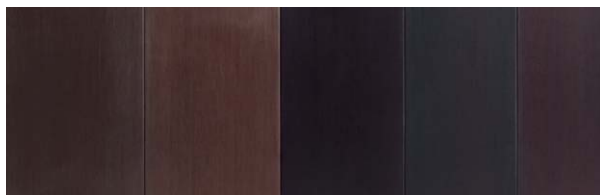

# CREDENZA ALTA ST 01 M

“Stars” Collection design Bartoli Design

Two-door sideboard. Available in brass, burnished copper, copper and polished steel.  
The upper surface is also available in wood. With three internal drawers, side panels, doors and base clad with metal. Inside lined in walnut wood.

# CREDENZA ALTA ST 01 M

“Stars” Collection design Bartoli Design

Ottone brunito / *Burnished brass*

Ottone satinato / *Satin brass*

Rame brunito / *Burnished copper*

Rame satinato / *Satin copper*

Acciaio lucido / *Polished steel*