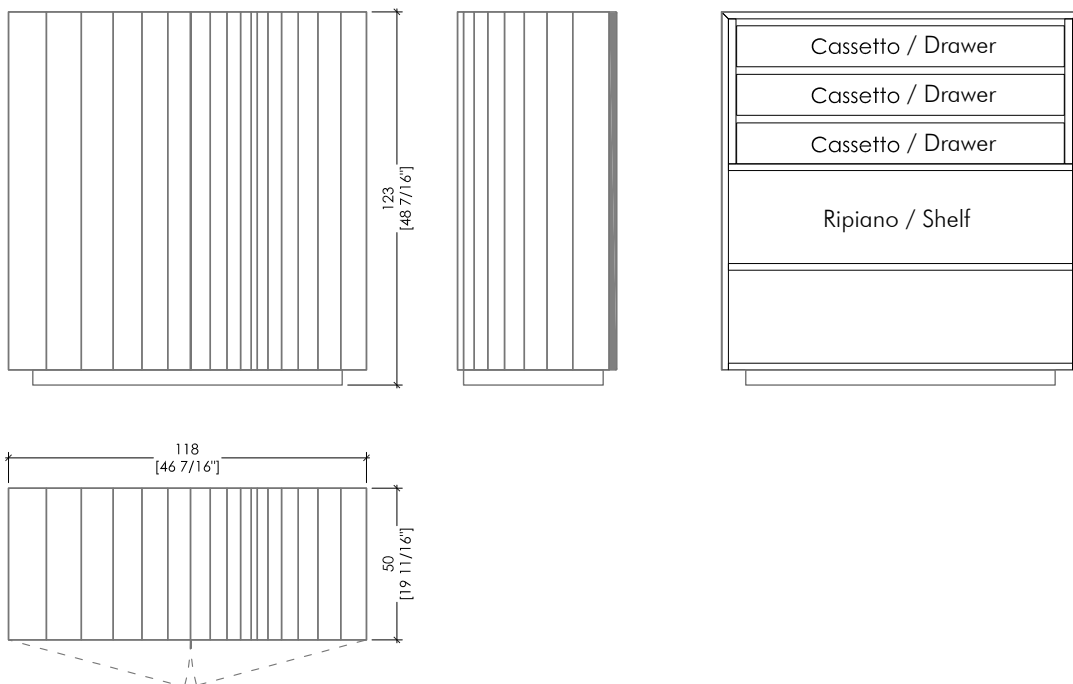

BEDIF
FEREN
TBEUN
IQUE

Disponibile in altre finiture e dimensioni / Available in other finishes and sizes

Laurameroni s.r.l. ■ Via Manzoni 22040 Alzate Brianza (CO) - ITALY

Tel. +39 031 761450 ■ Fax +39 031 763311

www.laurameroni.com ■ info@laurameroni.com

Showroom Milan Via Durini 19 (3rd floor) Milan - ITALY ■ Visits by appointment

Copyright © Laurameroni s.r.l. 2015 All rights reserved