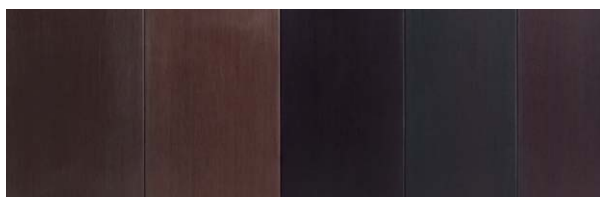

CONSOLLE ST 21 M

“Stars” Collection design Bartoli Design

Ottone brunito / *Burnished brass*

Ottone satinato / *Satin brass*

Rame brunito / *Burnished copper*

Rame satinato / *Satin copper*

Acciaio lucido / *Polished steel*