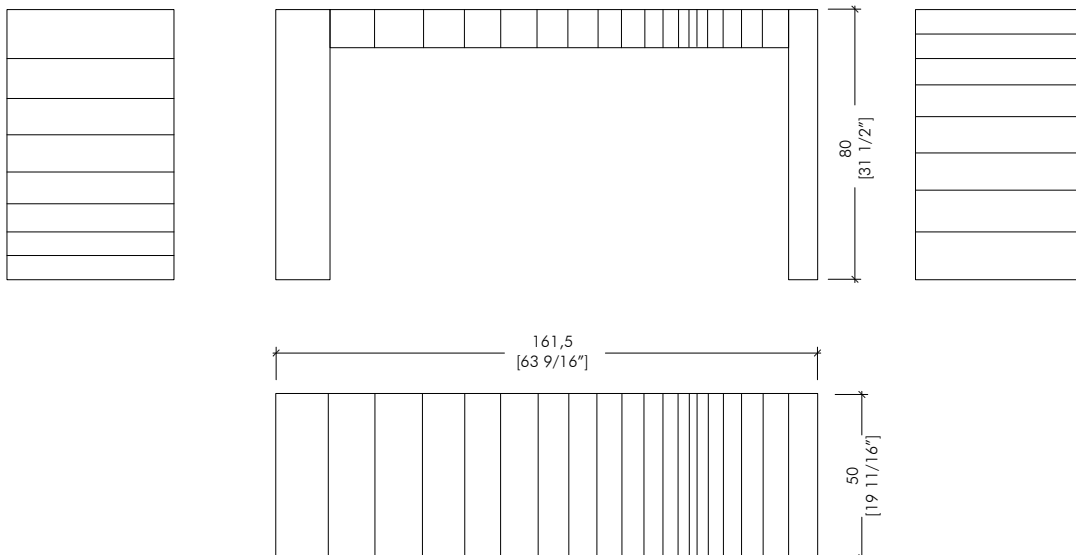

CONSOLLE ST 21 M

“Stars” Collection design Bartoli Design

Furnishings with a strong impact, surfaces divided into increasing and decreasing sequences of rectangles, in which the repetition of simple lines inspired by Op Art create a strong visual interaction with the observer. Available in polished steel, brass, copper and burnished copper.

BEDIF
FEREN
TBEUN
IQUE

Disponibile in altre finiture e dimensioni / Available in other finishes and sizes

Laurameroni s.r.l. ■ Via Manzoni 22040 Alzate Brianza (CO) - ITALY

Tel. +39 031 761450 ■ Fax +39 031 763311

www.laurameroni.com ■ info@laurameroni.com

Showroom Milan Via Durini 19 (3rd floor) Milan - ITALY ■ Visits by appointment

Copyright © Laurameroni s.r.l. 2015 All rights reserved