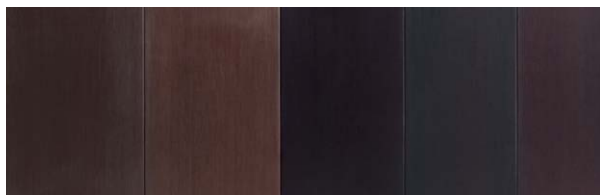

# TAVOLINO CUBO ST 31 M

“Stars” Collection design Bartoli Design

Ottone brunito / *Burnished brass*

Ottone satinato / *Satin brass*

Rame brunito / *Burnished copper*

Rame satinato / *Satin copper*

Acciaio lucido / *Polished steel*