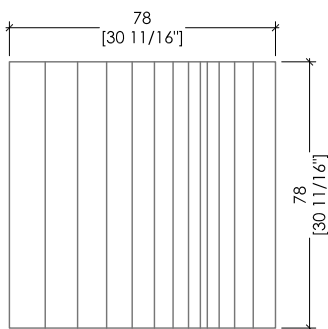

TAVOLINO BASSO ST 32/34 M

“Stars” Collection design Bartoli Design

Low tables available in brass, polished steel, copper and burnished copper.
Made to measure production

32 M

TOP

34 M

TOP

BEDIF
FEREN
TBEUN
IQUE

Disponibile in altre finiture e dimensioni / *Available in other finishes and sizes*

Laurameroni s.r.l. ■ Via Manzoni 22040 Alzate Brianza (CO) - ITALY

Tel. +39 031 761450 ■ Fax +39 031 763311

www.laurameroni.com ■ info@laurameroni.com

Showroom Milan Via Durini 19 (3rd floor) Milan - ITALY ■ Visits by appointment

Copyright © Laurameroni s.r.l. 2015 All rights reserved