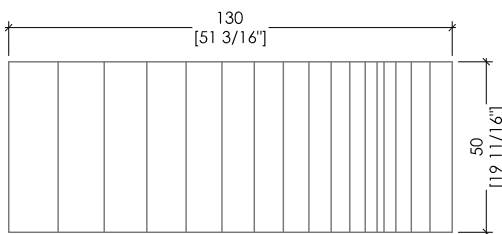

TOP

BEDIF
FEREN
TBEUN
IQUE

Disponibile in altre finiture e dimensioni / *Available in other finishes and sizes*

Laurameroni s.r.l. ■ Via Manzoni 22040 Alzate Brianza (CO) - ITALY

Tel. +39 031 761450 ■ Fax +39 031 763311

www.laurameroni.com ■ info@laurameroni.com

Showroom Milan Via Durini 19 (3rd floor) Milan - ITALY ■ Visits by appointment

Copyright © Laurameroni s.r.l. 2015 All rights reserved