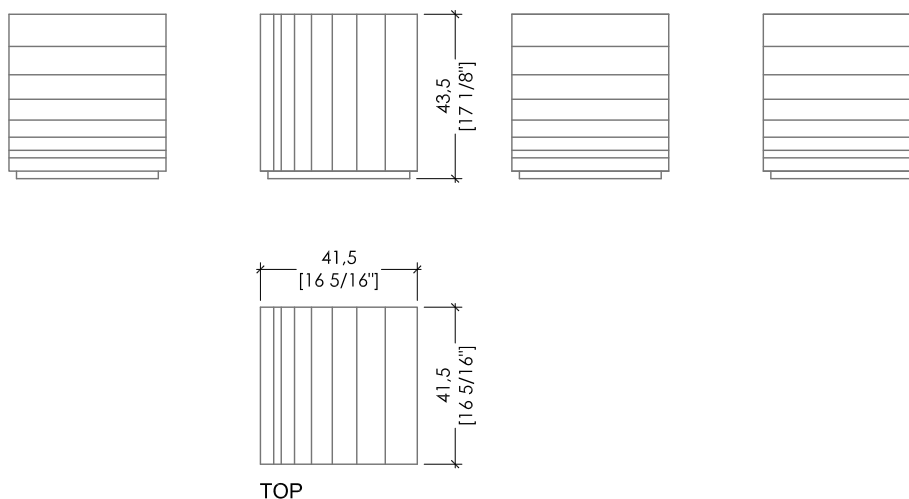

# TAVOLINO CUBO ST 31 M

“Stars” Collection design Bartoli Design

Low tables available in brass, polished steel, copper and burnished copper.  
Made to measure production

Acciaio lucido / Polished steel

# TAVOLINO BASSO ST 32/34 M

“Stars” Collection design Bartoli Design

Low tables available in brass, polished steel, copper and burnished copper.  
Made to measure production

Ottone spazzolato / *Brushed brass*