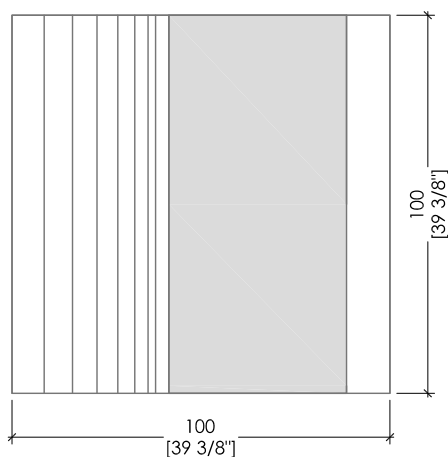

BEDIF
FEREN
TBEUN
IQUE

Disponibile in altre finiture e dimensioni / Available in other finishes and sizes

Laurameroni s.r.l. ■ Via Manzoni 22040 Alzate Brianza (CO) - ITALY

Tel. +39 031 761450 ■ Fax +39 031 763311

www.laurameroni.com ■ info@laurameroni.com

Showroom Milan Via Durini 19 (3rd floor) Milan - ITALY ■ Visits by appointment

Copyright © Laurameroni s.r.l. 2015 All rights reserved