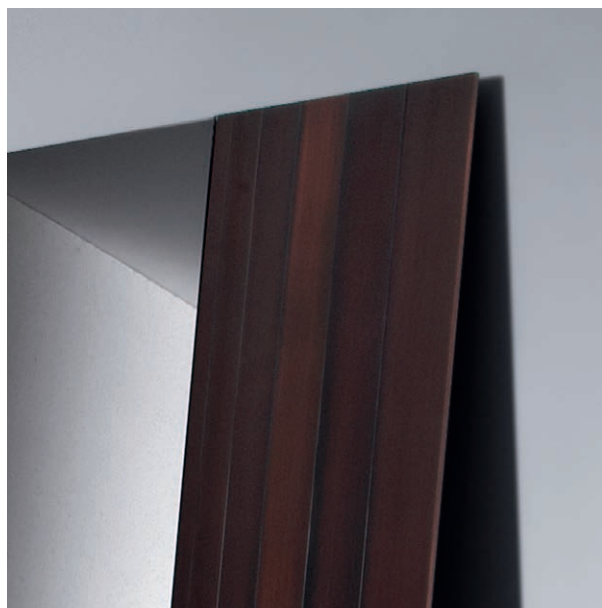

SPECCHIERA ST 41 M

“Stars” Collection design Bartoli Design

Mirror frame covered in polished steel, brass, copper and burnished copper.
Mirror available clear or smoked. Can be hung vertically or horizontally.

Acciaio lucido / polished steel

BEDIF
FEREN
TBEUN
IQUE

Disponibile in altre finiture e dimensioni / Available in other finishes and sizes

Laurameroni s.r.l. ■ Via Manzoni 22040 Alzate Brianza (CO) - ITALY

SPECCHIERA ST 42 M

“Stars” Collection design Bartoli Design

Mirror frame covered in polished steel, brass, copper and burnished copper.
Mirror available clear or smoked. Can be hung vertically or horizontally.