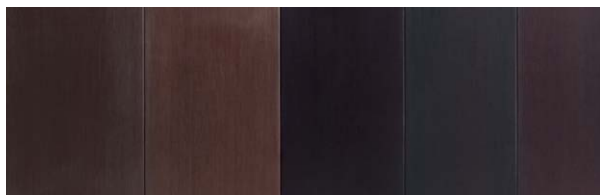

Rame brunito / *Burnished copper*