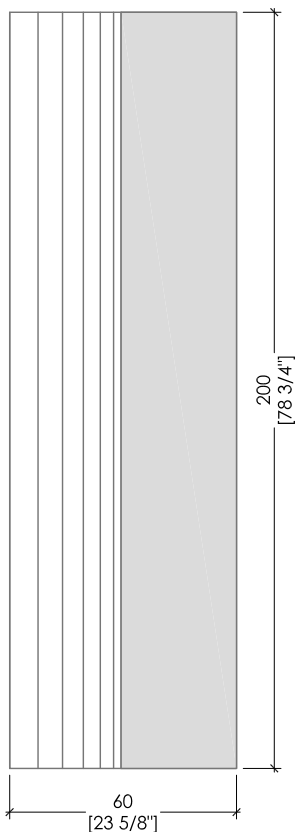

BEDIF
FEREN
TBEUN
IQUE

Disponibile in altre finiture e dimensioni / *Available in other finishes and sizes*

Laurameroni s.r.l. ■ Via Manzoni 22040 Alzate Brianza (CO) - ITALY

Tel. +39 031 761450 ■ Fax +39 031 763311

www.laurameroni.com ■ info@laurameroni.com

Showroom Milan Via Durini 19 (3rd floor) Milan - ITALY ■ Visits by appointment

Copyright © Laurameroni s.r.l. 2015 All rights reserved