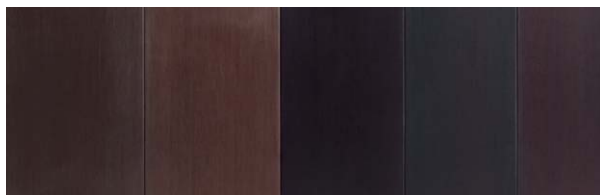

CREDENZA BASSA ST 12 LG

“Stars” Collection design Bartoli Design

Ottone brunito / *Burnished brass*

Ottone satinato / *Satin brass*

Rame brunito / *Burnished copper*

Rame satinato / *Satin copper*

Acciaio lucido / *Polished steel*