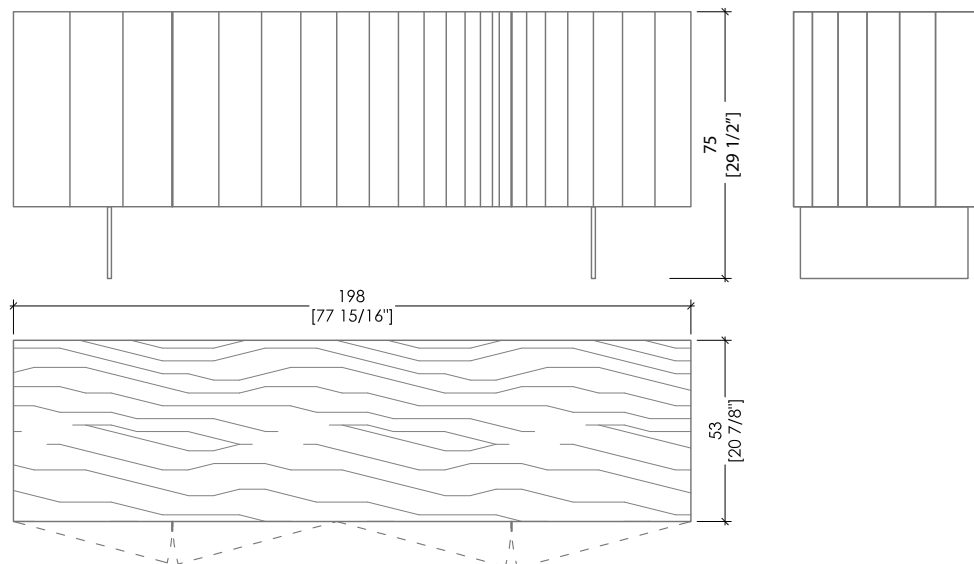

CREDENZA BASSA ST 12 LG

“Stars” Collection design Bartoli Design

Sideboard with four hinged doors, with two internal drawers, side panels, doors and base clad with metal. Inside lined and top clad in walnut wood. Available in: Polished steel, brass, copper and burnished copper.

BEDIF
FEREN
TBEUN
IQUE

Disponibile in altre finiture e dimensioni / Available in other finishes and sizes

Laurameroni s.r.l. ■ Via Manzoni 22040 Alzate Brianza (CO) - ITALY

Tel. +39 031 761450 ■ Fax +39 031 763311

www.laurameroni.com ■ info@laurameroni.com

Showroom Milan Via Durini 19 (3rd floor) Milan - ITALY ■ Visits by appointment

Copyright © Laurameroni s.r.l. 2015 All rights reserved